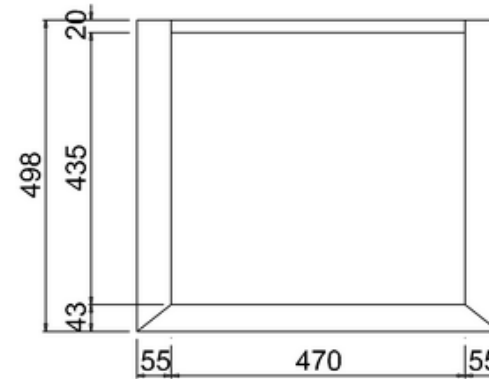

bathstore

20050073120 - SAVOY GUN METAL SINGLE DOOR BASIN UNIT W600 H855 D508 (NO TOP)

Note:

The length, width, height dimension tolerance is

: ± 5

The shelf dimension tolerance is: ± 2

bathstore

Savoy Single Worktop W600 D508 H18

bathstore

20005000220 - Savoy Fully inset Vanity Basin 2TH