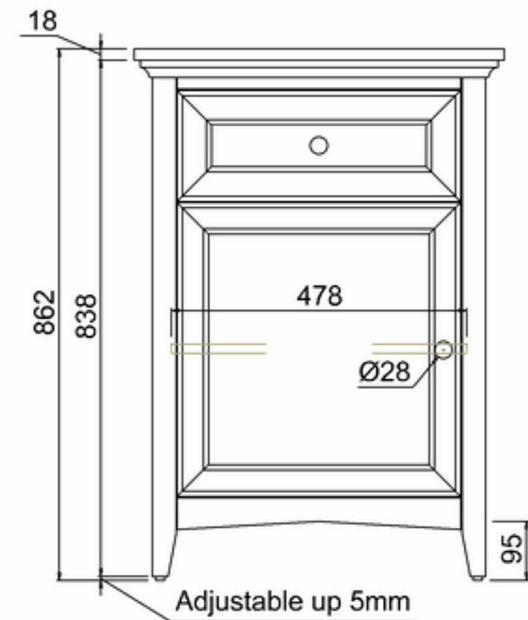

bathstore

20050073120 - SAVOY GUN METAL SINGLE DOOR BASIN UNIT W600 H855 D508 (NO TOP)

Note:

The length, width, height dimension tolerance is

: ± 5

The shelf dimension tolerance is: ± 2

bathstore

Savoy Single Worktop W600 D508 H18

bathstore

20005000220 - Savoy Fully inset Vanity Basin 2TH