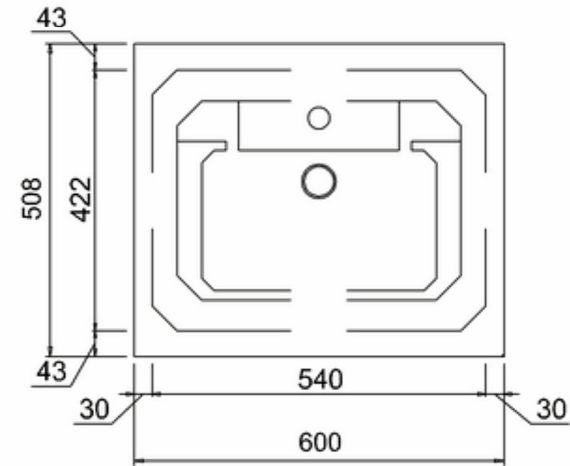

bathstore

20050073120 - SAVOY GUN METAL SINGLE DOOR BASIN UNIT W600 H855 D508 (NO TOP)

Note:

The length, width, height dimension tolerance is

: ± 5

The shelf dimension tolerance is: ± 2

bathstore

Savoy Single Worktop W600 D508 H18

bathstore

20005000220 - Savoy Fully inset Vanity Basin 2TH