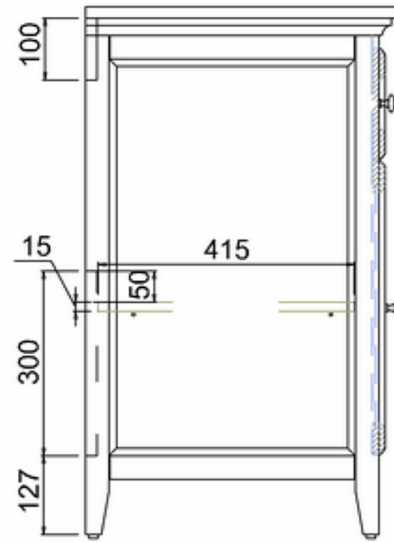

bathstore

20050073120 - SAVOY GUN METAL SINGLE DOOR BASIN UNIT W600 H855 D508 (NO TOP)

Note:

The length, width, height dimension tolerance is

: ± 5

The shelf dimension tolerance is: ± 2

bathstore

Savoy Single Worktop W600 D508 H18

bathstore

20005000220 - Savoy Fully inset Vanity Basin 2TH