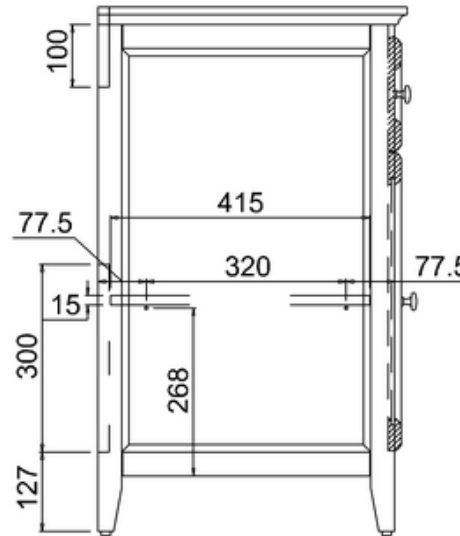

bathstore

20050073120 - SAVOY GUN METAL SINGLE DOOR BASIN UNIT W600 H855 D508 (NO TOP)

Note:

The length, width, height dimension tolerance is

: ± 5

The shelf dimension tolerance is: ± 2

bathstore

Savoy Single Worktop W600 D508 H18

bathstore

20005000220 - Savoy Fully inset Vanity Basin 2TH