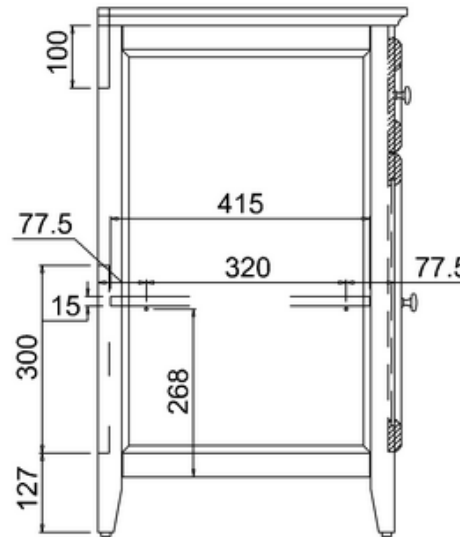

bathstore

20050073120 - SAVOY GUN METAL SINGLE DOOR BASIN UNIT W600 H855 D508 (NO TOP)

Note:

The length, width, height dimension tolerance is

: ± 5

The shelf dimension tolerance is: ± 2

bathstore

41800070430 - Savoy Single Black Granite 1TH Granite Top & U/C Ceramic Basin W600

- Remark:
- 1: Flatness of installation surface: 0~2mm
 - 2: Flatness of whole surface: 0~5mm
 - 3: Flatness of main surface: 0~5mm
 - 4: Flatness of side surface: 0~4mm
 - 5: Distance from tap hole to edge of bowel: Max.80mm
 - 6: Dim from basin back to center tap hole: Min.55mm
 - 7: Distance between tap hole to drain hole: Max.170mm
 - 8: Depth from tap platform to drain hole: Max.250mm

20003000018 - Flip Top Basin Waste (slotted)

Note:

For each part of the accessory, the dimension tolerance should be followed the list below.

0 - 100	101 - 200	201 - 400	≥ 401
± 1	± 2	± 3	± 5

For the finished assembly, the dimension tolerance should be followed the list below.