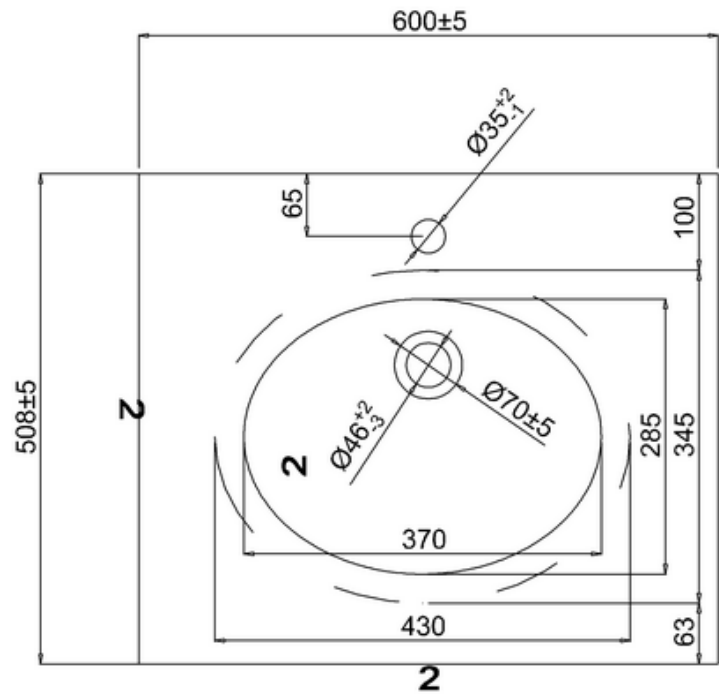

bathstore

20050073120 - SAVOY GUN METAL SINGLE DOOR BASIN UNIT W600 H855 D508 (NO TOP)

Note:

The length, width, height dimension tolerance is

: ± 5

The shelf dimension tolerance is: ± 2

bathstore

41800070430 - Savoy Single Black Granite 1TH Granite Top & U/C Ceramic Basin W600

- Remark:
- 1: Flatness of installation surface: 0~2mm
 - 2: Flatness of whole surface: 0~5mm
 - 3: Flatness of main surface: 0~5mm
 - 4: Flatness of side surface: 0~4mm
 - 5: Distance from tap hole to edge of bowel: Max.80mm
 - 6: Dim from basin back to center tap hole: Min.55mm
 - 7: Distance between tap hole to drain hole: Max.170mm
 - 8: Depth from tap platform to drain hole: Max.250mm

20003000018 - Flip Top Basin Waste (slotted)

Note:

For each part of the accessory, the dimension tolerance should be followed the list below.

0 - 100	101 - 200	201 - 400	≥ 401
± 1	± 2	± 3	± 5

For the finished assembly, the dimension tolerance should be followed the list below.

0 - 300	≥ 301
± 2	± 5