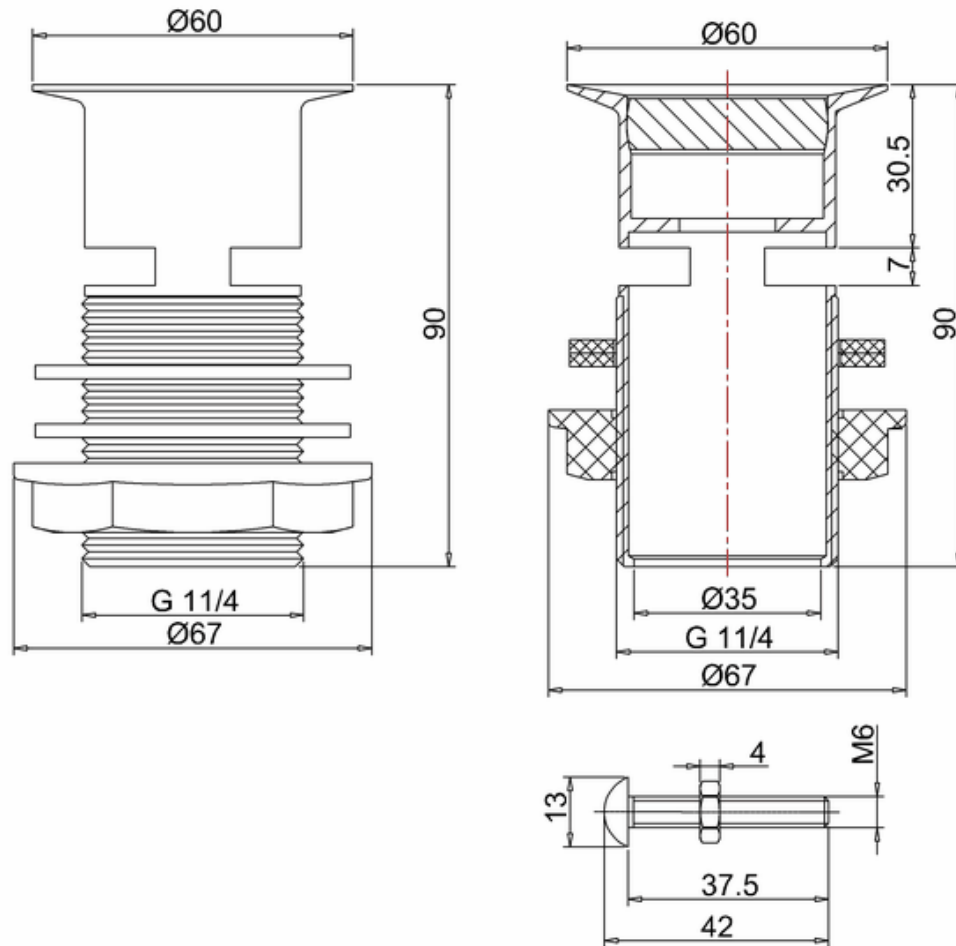

bathstore

20050073120 - SAVOY GUN METAL SINGLE DOOR BASIN UNIT W600 H855 D508 (NO TOP)

Note:

The length, width, height dimension tolerance is

: ± 5

The shelf dimension tolerance is: ± 2

bathstore

41800070430 - Savoy Single Black Granite 1TH Granite Top & U/C Ceramic Basin W600

- Remark:
- 1: Flatness of installation surface: 0~2mm
 - 2: Flatness of whole surface: 0~5mm
 - 3: Flatness of main surface: 0~5mm
 - 4: Flatness of side surface: 0~4mm
 - 5: Distance from tap hole to edge of bowel: Max.80mm
 - 6: Dim from basin back to center tap hole: Min.55mm
 - 7: Distance between tap hole to drain hole: Max.170mm
 - 8: Depth from tap platform to drain hole: Max.250mm

20003000018 - Flip Top Basin Waste (slotted)

Note:

For each part of the accessory, the dimension tolerance should be followed the list below.

0 - 100	101 - 200	201 - 400	≥ 401
± 1	± 2	± 3	± 5

For the finished assembly, the dimension tolerance should be followed the list below.

0 - 300	≥ 301
± 2	± 5