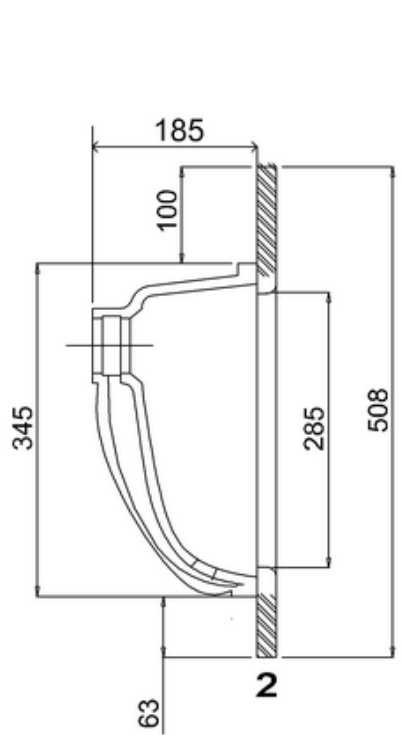

bathstore

20050073120 - SAVOY GUN METAL SINGLE DOOR BASIN UNIT W600 H855 D508 (NO TOP)

Note:

The length, width, height dimension tolerance is

: ± 5

The shelf dimension tolerance is: ± 2

bathstore

41800070430 - Savoy Single Black Granite 1TH Granite Top & U/C Ceramic Basin W600

- Remark:
- 1: Flatness of installation surface: 0~2mm
 - 2: Flatness of whole surface: 0~5mm
 - 3: Flatness of main surface: 0~5mm
 - 4: Flatness of side surface: 0~4mm
 - 5: Distance from tap hole to edge of bowel: Max.80mm
 - 6: Dim from basin back to center tap hole: Min.55mm
 - 7: Distance between tap hole to drain hole: Max.170mm
 - 8: Depth from tap platform to drain hole: Max.250mm

20003000018 - Flip Top Basin Waste (slotted)

Note:

For each part of the accessory, the dimension tolerance should be followed the list below.

0 - 100	101 - 200	201 - 400	≥ 401
± 1	± 2	± 3	± 5

For the finished assembly, the dimension tolerance should be followed the list below.