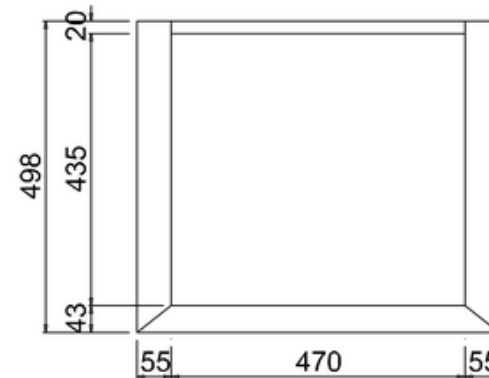

bathstore

20050073120 - SAVOY GUN METAL SINGLE DOOR BASIN UNIT W600 H855 D508 (NO TOP)

Note:

The length, width, height dimension tolerance is

: ± 5

The shelf dimension tolerance is: ± 2

bathstore

41800070430 - Savoy Single Black Granite 1TH Granite Top & U/C Ceramic Basin W600

- Remark:
- 1: Flatness of installation surface: 0~2mm
 - 2: Flatness of whole surface: 0~5mm
 - 3: Flatness of main surface: 0~5mm
 - 4: Flatness of side surface: 0~4mm
 - 5: Distance from tap hole to edge of bowel: Max.80mm
 - 6: Dim from basin back to center tap hole: Min.55mm
 - 7: Distance between tap hole to drain hole: Max.170mm
 - 8: Depth from tap platform to drain hole: Max.250mm

20003000018 - Flip Top Basin Waste (slotted)

Note:

For each part of the accessory, the dimension tolerance should be followed the list below.

0 - 100	101 - 200	201 - 400	≥ 401
± 1	± 2	± 3	± 5

For the finished assembly, the dimension tolerance should be followed the list below.