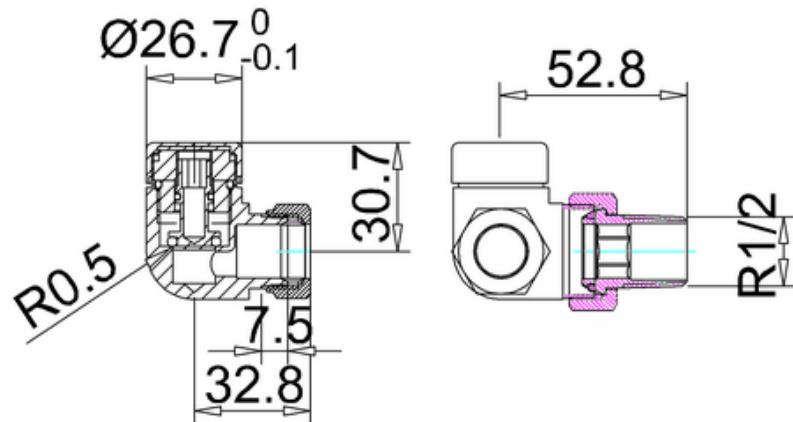

bathstore

20004011416 - L-Space radiator valves chrome

Note:

For the each part, the dimension tolerance should be followed the list below.

0 - 100	101 - 200	201 - 400	≥ 401
±1	±2	±3	±5

For the finished assembly, the dimension tolerance should be followed the list below.

0 - 300	≥ 301
±2	±5