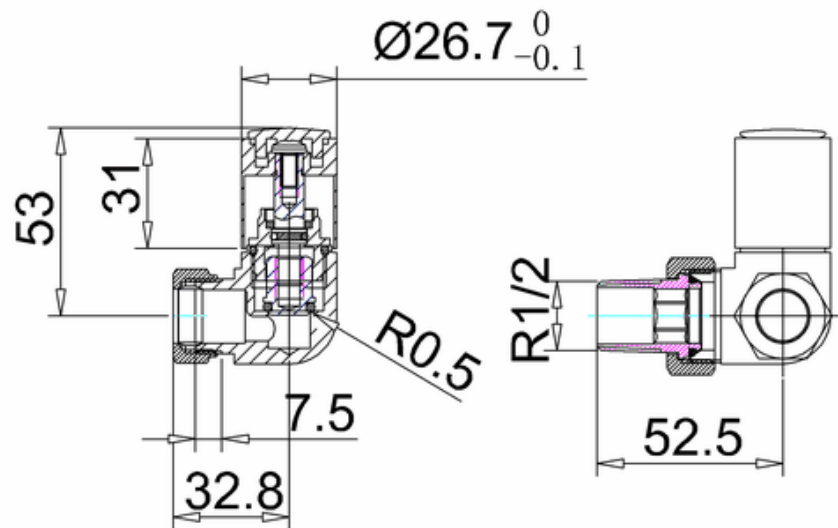

bathstore

20004011416 - L-Space radiator valves chrome

Note:

For the each part, the dimension tolerance should be followed the list below.

0 - 100	101 - 200	201 - 400	≥ 401
±1	±2	±3	±5

For the finished assembly, the dimension tolerance should be followed the list below.

0 - 300	≥ 301
±2	±5