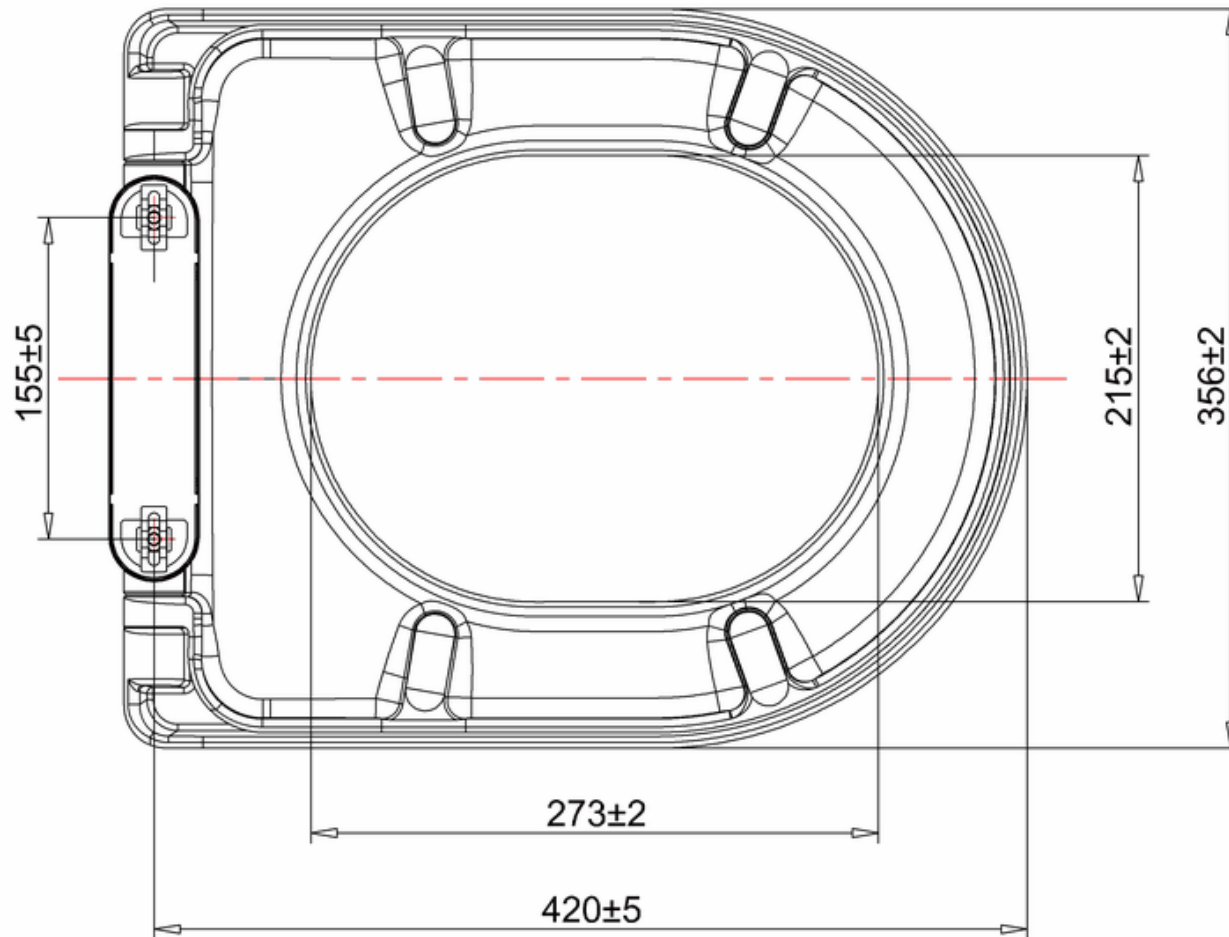

bathstore

20050030610 - EURO MONO 420 BACK TO WALL PAN WHT

Remark:

- 1: Flatness of installation surface: 0~2mm
- 2: Flatness of whole surface: 0~5mm
- 3: Depth of water seal: Min.50mm
- 4: Spigot length: Min.40mm
- 5: Clearance around spigot: Min.150mm
- 6: Depth of inlet hole: Min.25mm
- 5: Height difference between left and right: 0~4mm
- 6: Height difference between front and rear: 0~4mm
- 7: From seat hole to front rim:
For the top control as 2mm;
For the bottom as 6mm

bathstore

41100060170 - MyRoom DUAL CONCEALED CISTERN POLY JACKET FRONT TOP ACCESS 340x365x145

bathstore

**41200100740 - EURO MONO THERMOSET SOFT CLOSE SEAT
WHT SINGLE BUTTON RELEASE**

bathstore

41405010750 - MyPlan 600 BASIN UNIT 305 DEEP GLOSS WHITE W600 D305 H715