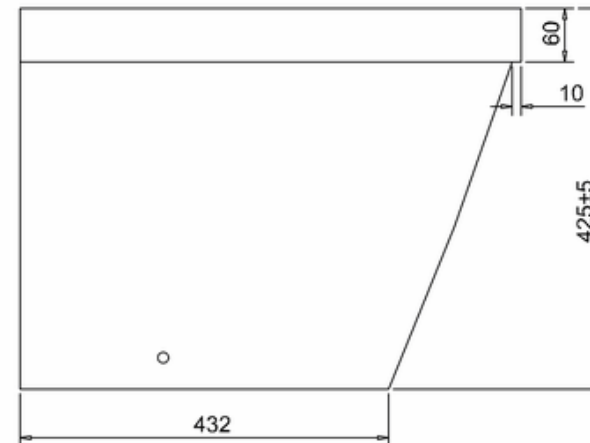

bathstore

20050030610 - EURO MONO 420 BACK TO WALL PAN WHT

Remark:

- 1: Flatness of installation surface: 0~2mm
- 2: Flatness of whole surface: 0~5mm
- 3: Depth of water seal: Min.50mm
- 4: Spigot length: Min.40mm
- 5: Clearance around spigot: Min.150mm
- 6: Depth of inlet hole: Min.25mm
- 5: Height difference between left and right: 0~4mm
- 6: Height difference between front and rear: 0~4mm
- 7: From seat hole to front rim:
For the top control as 2mm;
For the bottom as 6mm

bathstore

41100060170 - MyRoom DUAL CONCEALED CISTERN POLY JACKET FRONT TOP ACCESS 340x365x145

bathstore

**41200100740 - EURO MONO THERMOSET SOFT CLOSE SEAT
WHT SINGLE BUTTON RELEASE**

bathstore

41405010750 - MyPlan 600 BASIN UNIT 305 DEEP GLOSS WHITE W600 D305 H715