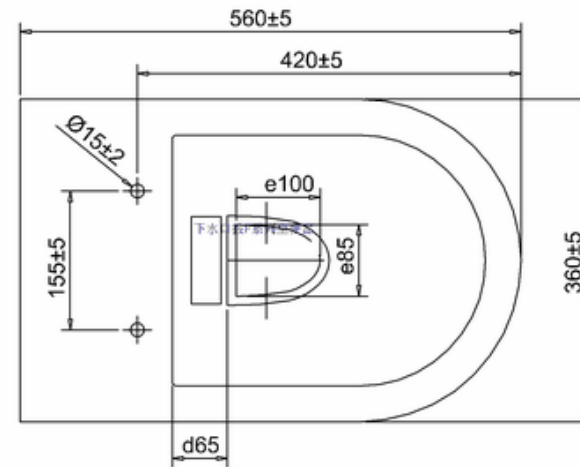

bathstore

20050030610 - EURO MONO 420 BACK TO WALL PAN WHT

Remark:

- 1: Flatness of installation surface: 0~2mm
- 2: Flatness of whole surface: 0~5mm
- 3: Depth of water seal: Min.50mm
- 4: Spigot length: Min.40mm
- 5: Clearance around spigot: Min.150mm
- 6: Depth of inlet hole: Min.25mm
- 5: Height difference between left and right: 0~4mm
- 6: Height difference between front and rear: 0~4mm
- 7: From seat hole to front rim:
For the top control as 2mm;
For the bottom as 6mm

bathstore

41100060170 - MyRoom DUAL CONCEALED CISTERN POLY JACKET FRONT TOP ACCESS 340x365x145

bathstore

**41200100740 - EURO MONO THERMOSET SOFT CLOSE SEAT
WHT SINGLE BUTTON RELEASE**

bathstore

41405010750 - MyPlan 600 BASIN UNIT 305 DEEP GLOSS WHITE W600 D305 H715