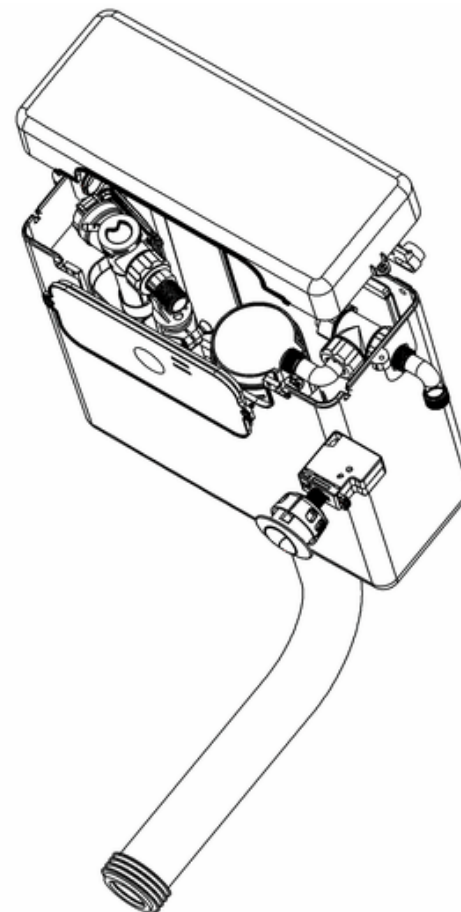

bathstore

20050030610 - EURO MONO 420 BACK TO WALL PAN WHT

Remark:

- 1: Flatness of installation surface: 0~2mm
- 2: Flatness of whole surface: 0~5mm
- 3: Depth of water seal: Min.50mm
- 4: Spigot length: Min.40mm
- 5: Clearance around spigot: Min.150mm
- 6: Depth of inlet hole: Min.25mm
- 5: Height difference between left and right: 0~4mm
- 6: Height difference between front and rear: 0~4mm
- 7: From seat hole to front rim:
For the top control as 2mm;
For the bottom as 6mm

bathstore

41100060170 - MyRoom DUAL CONCEALED CISTERN POLY JACKET FRONT TOP ACCESS 340x365x145

bathstore

**41200100740 - EURO MONO THERMOSET SOFT CLOSE SEAT
WHT SINGLE BUTTON RELEASE**

bathstore

41405010750 - MyPlan 600 BASIN UNIT 305 DEEP GLOSS WHITE W600 D305 H715