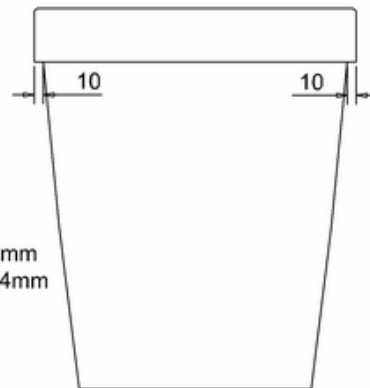

bathstore

20050030610 - EURO MONO 420 BACK TO WALL PAN WHT

Remark:

- 1: Flatness of installation surface: 0~2mm
- 2: Flatness of whole surface: 0~5mm
- 3: Depth of water seal: Min.50mm
- 4: Spigot length: Min.40mm
- 5: Clearance around spigot: Min.150mm
- 6: Depth of inlet hole: Min.25mm
- 5: Height difference between left and right: 0~4mm
- 6: Height difference between front and rear: 0~4mm
- 7: From seat hole to front rim:
For the top control as 2mm;
For the bottom as 6mm

bathstore

41100060170 - MyRoom DUAL CONCEALED CISTERN POLY JACKET FRONT TOP ACCESS 340x365x145

bathstore

**41200100740 - EURO MONO THERMOSET SOFT CLOSE SEAT
WHT SINGLE BUTTON RELEASE**

bathstore

41405010750 - MyPlan 600 BASIN UNIT 305 DEEP GLOSS WHITE W600 D305 H715