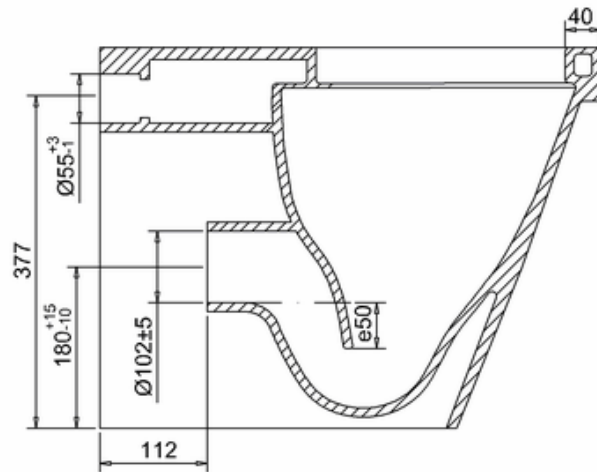

bathstore

20050030610 - EURO MONO 420 BACK TO WALL PAN WHT

Remark:

- 1: Flatness of installation surface: 0~2mm
- 2: Flatness of whole surface: 0~5mm
- 3: Depth of water seal: Min.50mm
- 4: Spigot length: Min.40mm
- 5: Clearance around spigot: Min.150mm
- 6: Depth of inlet hole: Min.25mm
- 5: Height difference between left and right: 0~4mm
- 6: Height difference between front and rear: 0~4mm
- 7: From seat hole to front rim:
For the top control as 2mm;
For the bottom as 6mm

bathstore

41100060170 - MyRoom DUAL CONCEALED CISTERN POLY JACKET FRONT TOP ACCESS 340x365x145

bathstore

**41200100740 - EURO MONO THERMOSET SOFT CLOSE SEAT
WHT SINGLE BUTTON RELEASE**

bathstore

41405010750 - MyPlan 600 BASIN UNIT 305 DEEP GLOSS WHITE W600 D305 H715