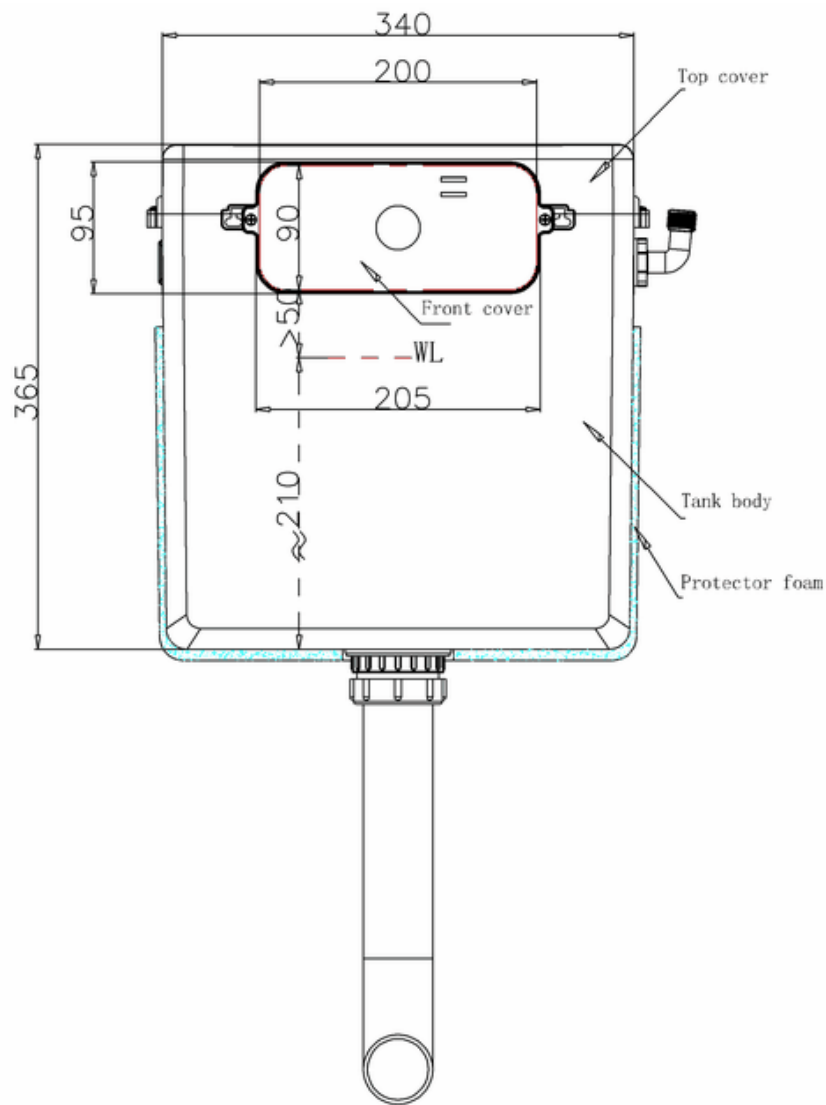

bathstore

20050030610 - EURO MONO 420 BACK TO WALL PAN WHT

Remark:

- 1: Flatness of installation surface: 0~2mm
- 2: Flatness of whole surface: 0~5mm
- 3: Depth of water seal: Min.50mm
- 4: Spigot length: Min.40mm
- 5: Clearance around spigot: Min.150mm
- 6: Depth of inlet hole: Min.25mm
- 5: Height difference between left and right: 0~4mm
- 6: Height difference between front and rear: 0~4mm
- 7: From seat hole to front rim:
For the top control as 2mm;
For the bottom as 6mm

bathstore

41100060170 - MyRoom DUAL CONCEALED CISTERN POLY JACKET FRONT TOP ACCESS 340x365x145

bathstore

**41200100740 - EURO MONO THERMOSET SOFT CLOSE SEAT
WHT SINGLE BUTTON RELEASE**

bathstore

41405010750 - MyPlan 600 BASIN UNIT 305 DEEP GLOSS WHITE W600 D305 H715