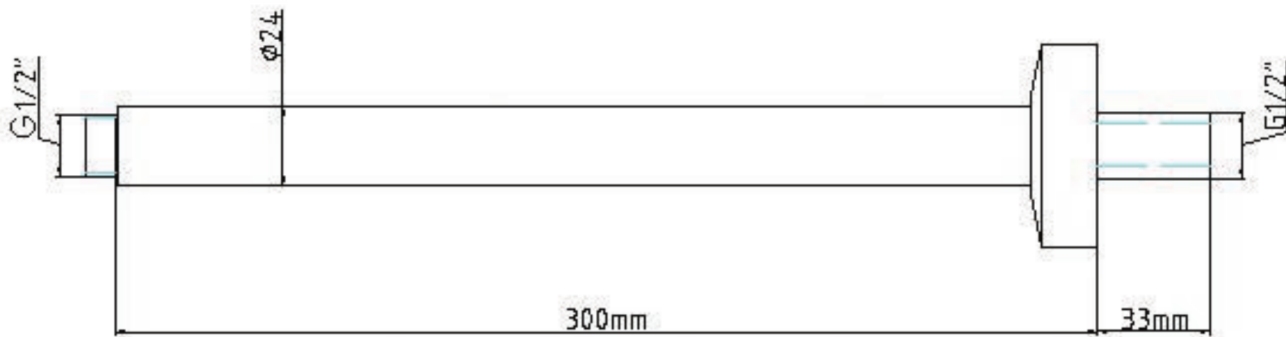

**bathstore**

300mm Ceiling Shower Arm