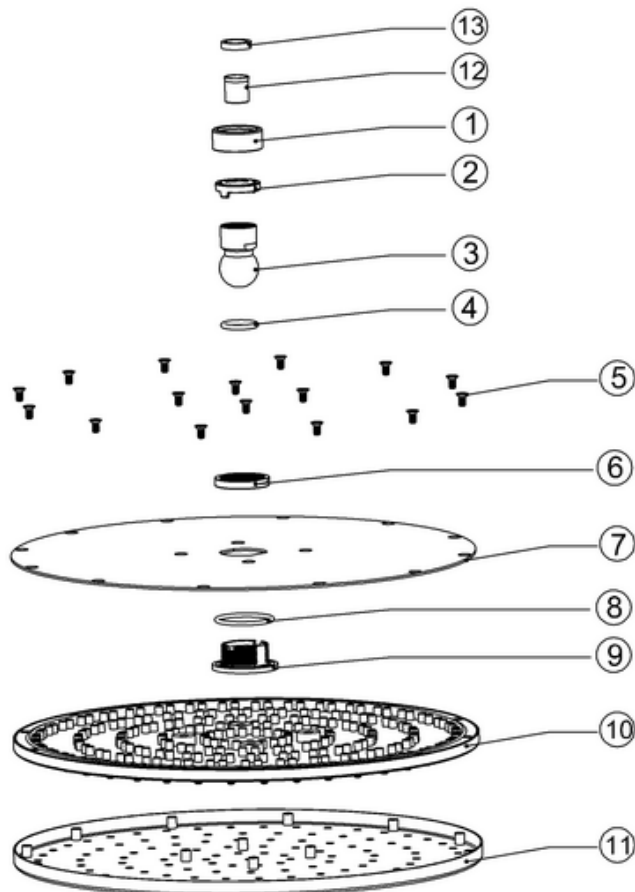

bathstore

20004005740 - CLOUD TECHNO 300 BRASS FIXED SHOWER HEAD ONLY - NO ARM

14	Logo Nikies			1
13	Guarnizione Sfera 1/2" Gas	EPDM		1
12	Valvola MR01-121mm 58.6148.1	VARIO/VARIED		1
11	Scocca soffione Ø300	OTTONE/BRASS		1
10	Guarnizione Clean Ø300	SILICONE		1
9	Raccordo Sfera	OTTONE/BRASS		1
8	O-ring Ø33*2.5	EPDM		1
7	Placca superiore Soffione	STAINLESS STEEL		1
6	Chiera Blocc.Soff	OTTONE/BRASS		1
5	Vite M4x8 DIN 7991	STAINLESS STEEL		16
4	O-ring Ø18*3	EPDM		1
3	Sfera 1/2" Gas	OTTONE/BRASS		1
2	Anello antisvitamento	POM		1
1	Chiera Liscia	OTTONE/BRASS		1
pos.	name	material	weight	qty

Note:

For each part of the accessory, the dimension tolerance should be followed the list below.

0 ~ 100	101 ~ 200	201 ~ 400	≥ 401
±1	±2	±3	±5

For the finished assembly, the dimension tolerance should be followed the list below.

0 ~ 300	≥ 301
±2	±5

100mm Ceiling Shower Arm