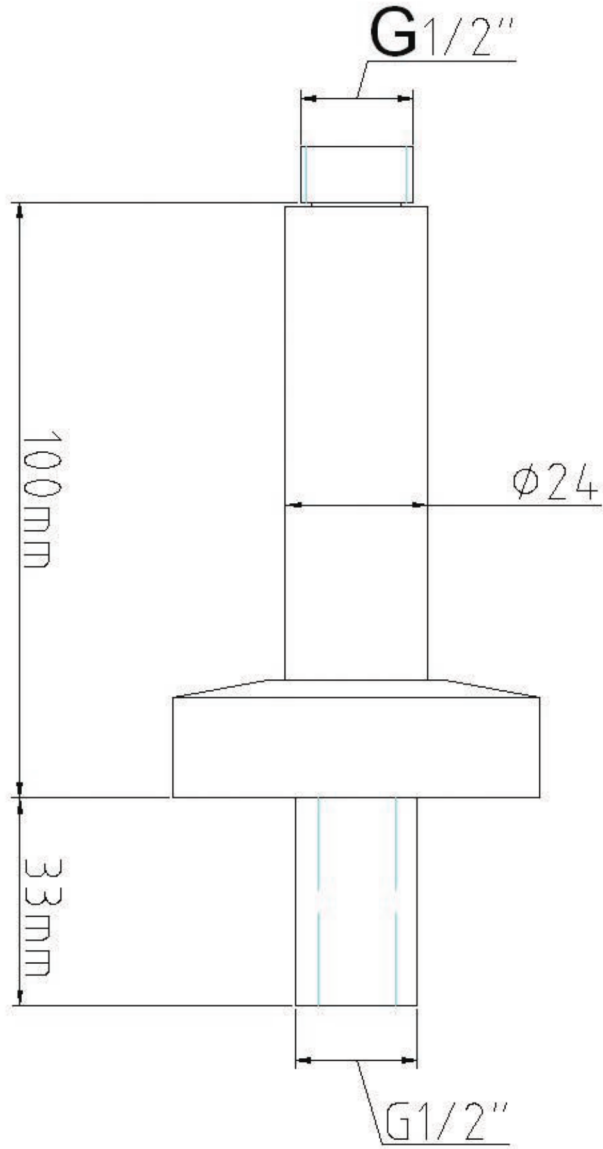

bathstore

20004005740 - CLOUD TECHNO 300 BRASS FIXED SHOWER HEAD ONLY - NO ARM

14	Logo Nikies			1
13	Guarnizione Sfera 1/2" Gas	EPDM		1
12	Valvola MR01-121mm 58.6148.1	VARIO/VARIED		1
11	Scocca soffione Ø300	OTTONE/BRASS		1
10	Guarnizione Clean Ø300	SILICONE		1
9	Raccordo Sfera	OTTONE/BRASS		1
8	O-ring Ø33*2.5	EPDM		1
7	Placca superiore Soffione	STAINLESS STEEL		1
6	Chiera Blocc.Soff	OTTONE/BRASS		1
5	Vite M4x8 DIN 7991	STAINLESS STEEL		16
4	O-ring Ø18*3	EPDM		1
3	Sfera 1/2" Gas	OTTONE/BRASS		1
2	Anello antisvitamento	POM		1
1	Chiera Liscia	OTTONE/BRASS		1
pos.	name	material	weight	qty

Note:

For each part of the accessory, the dimension tolerance should be followed the list below.

0 ~ 100	101 ~ 200	201 ~ 400	≥ 401
±1	±2	±3	±5

For the finished assembly, the dimension tolerance should be followed the list below.

0 ~ 300	≥ 301
±2	±5

100mm Ceiling Shower Arm