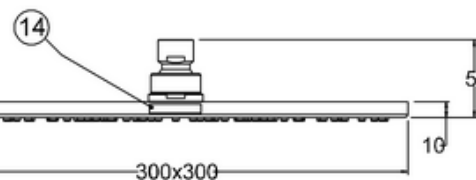

20004005750 - CLOUD QUADRO 300 BRASS FIXED SHOWER HEAD ONLY - NO ARM

14	Logo Nikies		1
13	Guarnizione Sfera 1/2" Gas	EPDM	1
12	VANO M8x12 Ø18 SS.6148.1	VARIO/VARIED	1
11	Scocca soffione 300X300	OTTONE/BRASS	1
10	Guarnizione Clean 300X300	SILICONE	1
9	Raccordo Sfera	OTTONE/BRASS	1
8	O-ring Ø33*2,5	EPDM	1
7	Placca superiore Soffione	STAINLESS STEEL	1
6	Ghiera Blocc Soff	OTTONE/BRASS	1
5	Vite M4x8 DIN 7991	STAINLESS STEEL	24
4	O-ring Ø18*3	EPDM	1
3	Sfera 1/2" Gas	OTTONE/BRASS	1
2	Anello antisvitamento	POM	1
1	Ghiera Liscia	OTTONE/BRASS	1
pos.	name	material	qty

Note:

For each part of the accessory, the dimension tolerance should be followed the list below.

0 - 100	101 - 200	201 - 400	≥ 401
±1	±2	±3	±5

For the finished assembly, the dimension tolerance should be followed the list below.

0 - 300	≥ 301
±2	±5