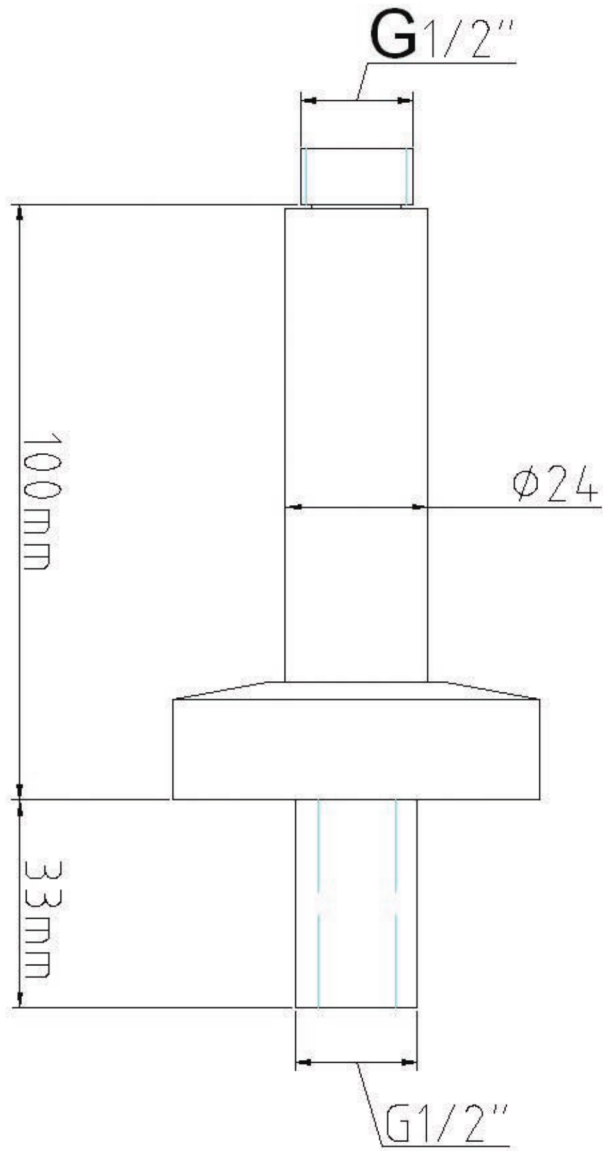

## 20004005760 - CLOUD RECTANGULAR 350mm x 250mm FIXED SHOWER HEAD ONLY - NO ARM

14	Logo Nikles		1
13	Guarnizione Sfera 1/2" Gas	EPDM	1
12	Valvola MR01-12 1/4" 38.8148.1	VARIO/VARIED	1
11	Soccca soffione 350X280	OTTONE/BRASS	1
10	Guarnizione Clean 350X280	SILICONE	1
9	Raccordo Sfera	OTTONE/BRASS	1
8	O-ring Ø33*2.5	EPDM	1
7	Piacca superiore Soffione	STAINLESS STEEL	1
6	Ghiera Blocc.Soff	OTTONE/BRASS	1
5	Vite M4x8 DIN 7991	STAINLESS STEEL	22
4	O-ring Ø18*3	EPDM	1
3	Sfera 1/2" Gas	OTTONE/BRASS	1
2	Anello antiscivolo	POM	1
1	Ghiera Liscia	OTTONE/BRASS	1
pos.	name	material	qty

**Note:**

For each part of the accessory, the dimension tolerance should be followed the list below.

0 - 100	101 - 200	201 - 400	≥ 401
±1	±2	±3	±5

For the finished assembly, the dimension tolerance should be followed the list below.

0 - 300	≥ 301
±2	±5

100mm Ceiling Shower Arm