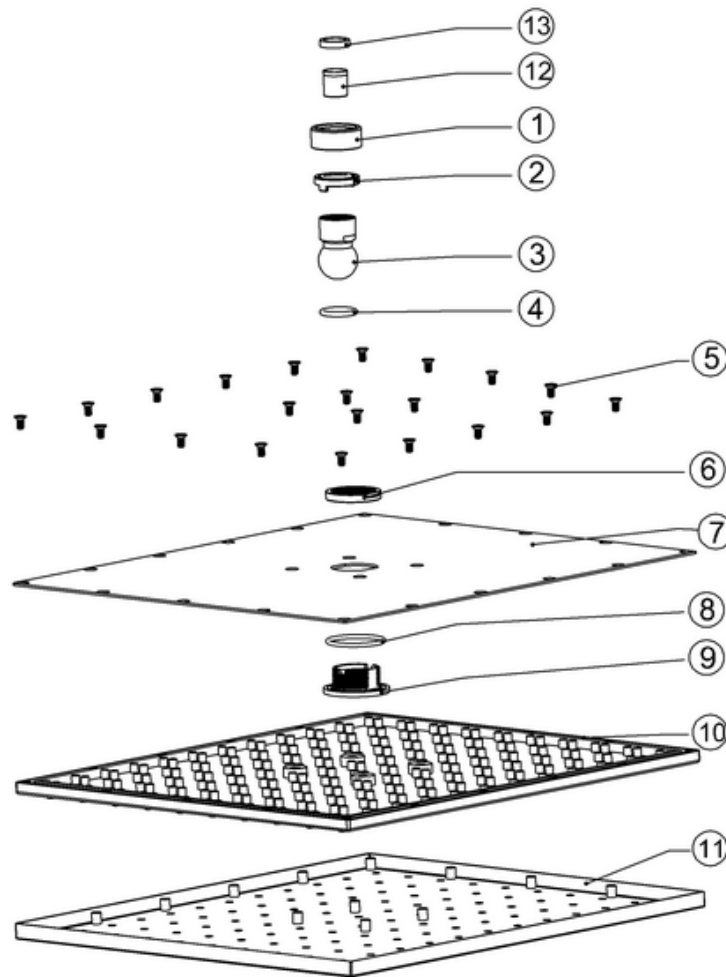

## 20004005760 - CLOUD RECTANGULAR 350mm x 250mm FIXED SHOWER HEAD ONLY - NO ARM

14	Logo Nikles		1
13	Guarnizione Sfera 1/2" Gas	EPDM	1
12	Valvola MR01-12 1/4" 38.8148.1	VARIO/VARIED	1
11	Soccca soffione 350X280	OTTONE/BRASS	1
10	Guarnizione Clean 350X280	SILICONE	1
9	Raccordo Sfera	OTTONE/BRASS	1
8	O-ring Ø33*2.5	EPDM	1
7	Piacca superiore Soffione	STAINLESS STEEL	1
6	Ghiera Blocc.Soff	OTTONE/BRASS	1
5	Vite M4x8 DIN 7991	STAINLESS STEEL	22
4	O-ring Ø18*3	EPDM	1
3	Sfera 1/2" Gas	OTTONE/BRASS	1
2	Anello antiscivolo	POM	1
1	Ghiera Liscia	OTTONE/BRASS	1
pos.	name	material	qty

**Note:**

For each part of the accessory, the dimension tolerance should be followed the list below.

0 - 100	101 - 200	201 - 400	≥ 401
±1	±2	±3	±5

For the finished assembly, the dimension tolerance should be followed the list below.

0 - 300	≥ 301
±2	±5

100mm Ceiling Shower Arm