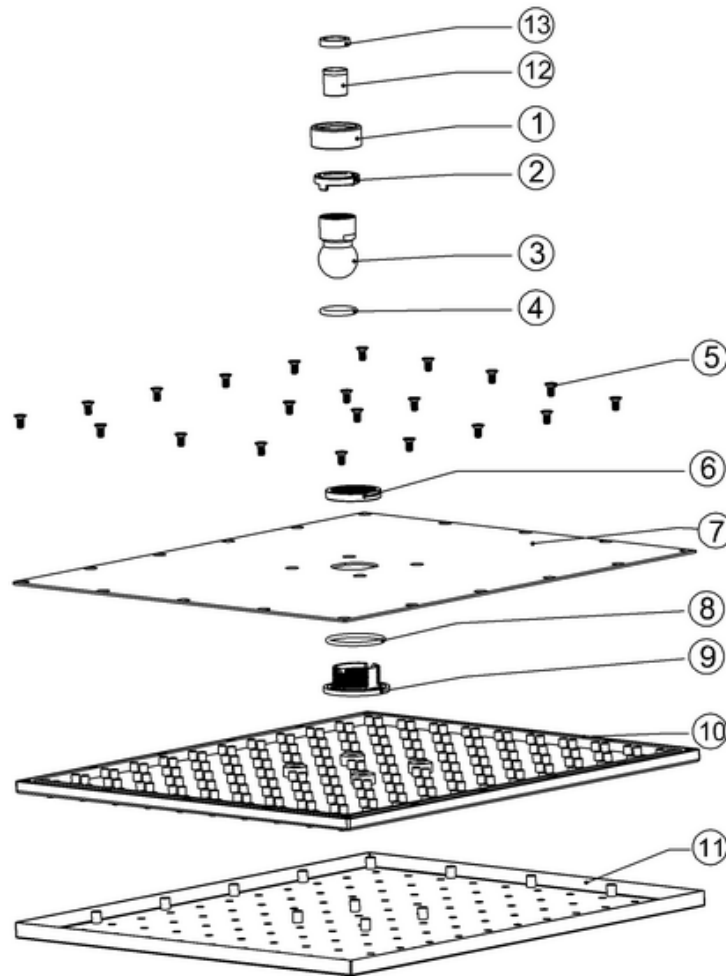

bathstore

20004005760 - CLOUD RECTANGULAR 350mm x 250mm FIXED SHOWER HEAD ONLY - NO ARM

14	Logo Nikles		1
13	Guarnizione Sfera 1/2" Gas	EPDM	1
12	Valvola MR01-12 1/4" 38.8148.1	VARIO/VARIED	1
11	Soccca soffione 350X280	OTTONE/BRASS	1
10	Guarnizione Clean 350X280	SILICONE	1
9	Raccordo Sfera	OTTONE/BRASS	1
8	O-ring Ø33*2.5	EPDM	1
7	Piaccia superiore Soffione	STAINLESS STEEL	1
6	Ghiera Blocc.Soff	OTTONE/BRASS	1
5	Vite M4x8 DIN 7991	STAINLESS STEEL	22
4	O-ring Ø18*3	EPDM	1
3	Sfera 1/2" Gas	OTTONE/BRASS	1
2	Anello antiscivolo	POM	1
1	Ghiera Liscia	OTTONE/BRASS	1
pos.	name	material	qty

Note:

For each part of the accessory, the dimension tolerance should be followed the list below.

0 - 100	101 - 200	201 - 400	≥ 401
±1	±2	±3	±5

For the finished assembly, the dimension tolerance should be followed the list below.

0 - 300	≥ 301
±2	±5

bathstore

300mm Ceiling Shower Arm