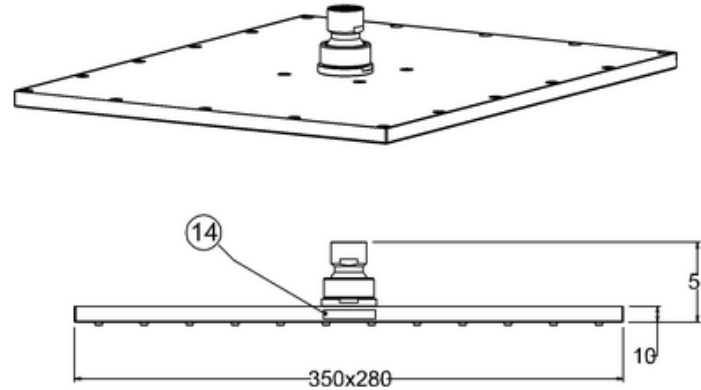

bathstore

20004005760 - CLOUD RECTANGULAR 350mm x 250mm FIXED SHOWER HEAD ONLY - NO ARM

14	Logo Nikles		1
13	Guarnizione Sfera 1/2" Gas	EPDM	1
12	Valvola MR01-12 1/4" 38.8148.1	VARIO/VARIED	1
11	Soccca soffione 350X280	OTTONE/BRASS	1
10	Guarnizione Clean 350X280	SILICONE	1
9	Raccordo Sfera	OTTONE/BRASS	1
8	O-ring Ø33*2.5	EPDM	1
7	Piaccia superiore Soffione	STAINLESS STEEL	1
6	Ghiera Blocc.Soff	OTTONE/BRASS	1
5	Vite M4x8 DIN 7991	STAINLESS STEEL	22
4	O-ring Ø18*3	EPDM	1
3	Sfera 1/2" Gas	OTTONE/BRASS	1
2	Anello antiscivolo	POM	1
1	Ghiera Liscia	OTTONE/BRASS	1
pos.	name	material	qty

Note:

For each part of the accessory, the dimension tolerance should be followed the list below.

0 - 100	101 - 200	201 - 400	≥ 401
±1	±2	±3	±5

For the finished assembly, the dimension tolerance should be followed the list below.

0 - 300	≥ 301
±2	±5

bathstore

300mm Ceiling Shower Arm