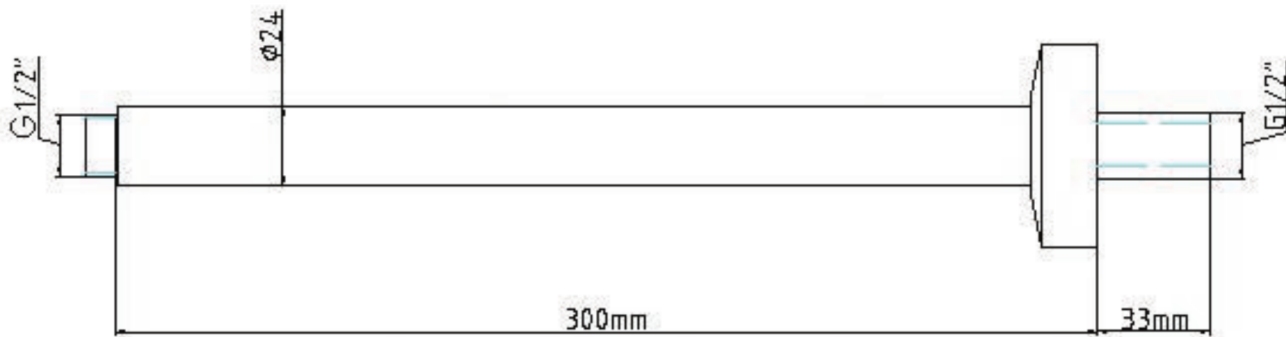

bathstore

20004005760 - CLOUD RECTANGULAR 350mm x 250mm FIXED SHOWER HEAD ONLY - NO ARM

14	Logo Nikles		1
13	Guarnizione Sfera 1/2" Gas	EPDM	1
12	Valvola MR01-12 1/4" 38.8148.1	VARIO/VARIED	1
11	Soccca soffione 350X280	OTTONE/BRASS	1
10	Guarnizione Clean 350X280	SILICONE	1
9	Raccordo Sfera	OTTONE/BRASS	1
8	O-ring Ø33*2.5	EPDM	1
7	Piaccia superiore Soffione	STAINLESS STEEL	1
6	Ghiera Blocc.Soff	OTTONE/BRASS	1
5	Vite M4x8 DIN 7991	STAINLESS STEEL	22
4	O-ring Ø18*3	EPDM	1
3	Sfera 1/2" Gas	OTTONE/BRASS	1
2	Anello antiscivolo	POM	1
1	Ghiera Liscia	OTTONE/BRASS	1
pos.	name	material	qty

Note:

For each part of the accessory, the dimension tolerance should be followed the list below.

0 - 100	101 - 200	201 - 400	≥ 401
±1	±2	±3	±5

For the finished assembly, the dimension tolerance should be followed the list below.

0 - 300	≥ 301
±2	±5

bathstore

300mm Ceiling Shower Arm