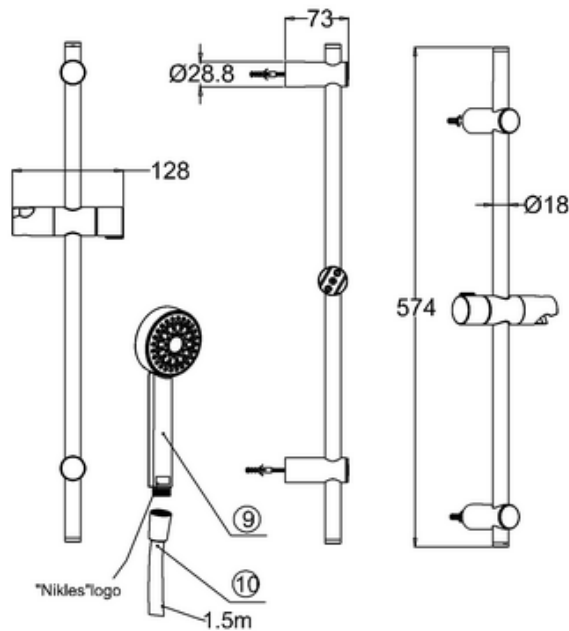

## 20004005500 - CLEAN 75 SINGLE FUNCTION HEAD / 60CM RAIL / 1.5 HOSE

10	Hose	SUS304	1	1.5m
9	Fresh 75 1F	VARIED	1	D0105N
8	support	ABS	1	
7	slider team	VARIED	1	
6	tube	SUS202	1	
5	wall bracket	ABS	2	
4	rawl plug	POM	2	Ø6.0*30
3	tube cap	ABS	2	
2	screw	SUS304	2	ST4.0*80
1	wall bracket cap	ABS	2	
Pos.	name of parts	material	qty	Description

### Note:

For each part of the accessory, the dimension tolerance should be followed the list below.

0 ~ 100	101 ~ 200	201 ~ 400	≥ 401
±1	±2	±3	±5

For the finished assembly, the dimension tolerance should be followed the list below.

0 ~ 300	≥ 301
±2	±5

SS Hose: ±25.