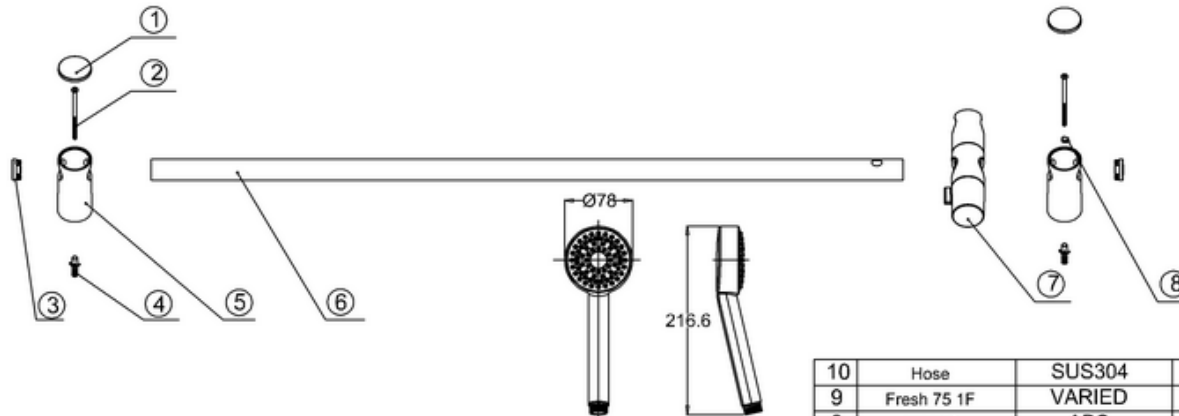

## 20004005500 - CLEAN 75 SINGLE FUNCTION HEAD / 60CM RAIL / 1.5 HOSE

10	Hose	SUS304	1	1.5m
9	Fresh 75 1F	VARIED	1	D0105N
8	support	ABS	1	
7	slider team	VARIED	1	
6	tube	SUS202	1	
5	wall bracket	ABS	2	
4	rawl plug	POM	2	Ø6.0*30
3	tube cap	ABS	2	
2	screw	SUS304	2	ST4.0*80
1	wall bracket cap	ABS	2	
Pos.	name of parts	material	qty	Description

### Note:

For each part of the accessory, the dimension tolerance should be followed the list below.

0 ~ 100	101 ~ 200	201 ~ 400	≥ 401
±1	±2	±3	±5

For the finished assembly, the dimension tolerance should be followed the list below.