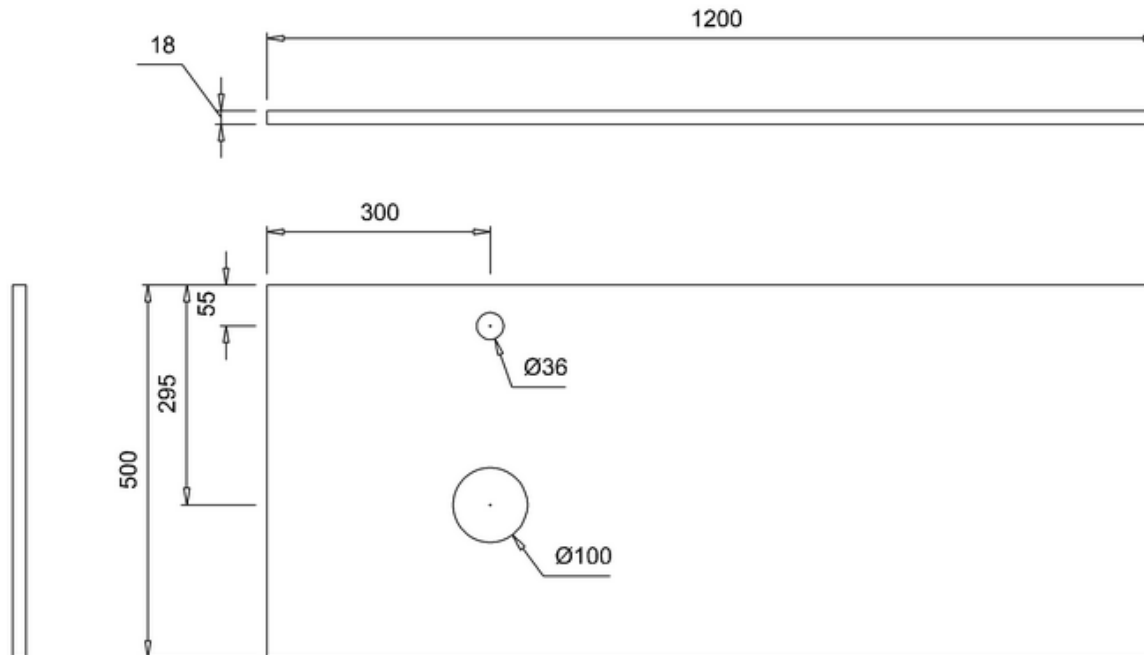

bathstore

41405015500 - WATERSIDE GLOSS BLACK 600 WALL HUNG UNIT W600 D500 H466

Note:

The length, width, height dimension tolerance is: ?5

The shelf dimension tolerance is: ?2

bathstore

41405015570 - WATERSIDE GLOSS BLACK 1200 LEFT HAND 1TH WORKTOP W1200 D500 H18

Note:

The length, width, height dimension tolerance is: ± 5

The shelf dimension tolerance is: ± 2