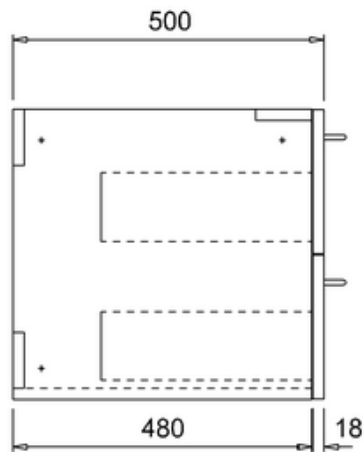

bathstore

41405015500 - WATERSIDE GLOSS BLACK 600 WALL HUNG UNIT W600 D500 H466

Note:

The length, width, height dimension tolerance is: ?5

The shelf dimension tolerance is: ?2

bathstore

41405015570 - WATERSIDE GLOSS BLACK 1200 LEFT HAND 1TH WORKTOP W1200 D500 H18

Note:

The length, width, height dimension tolerance is: ± 5

The shelf dimension tolerance is: ± 2