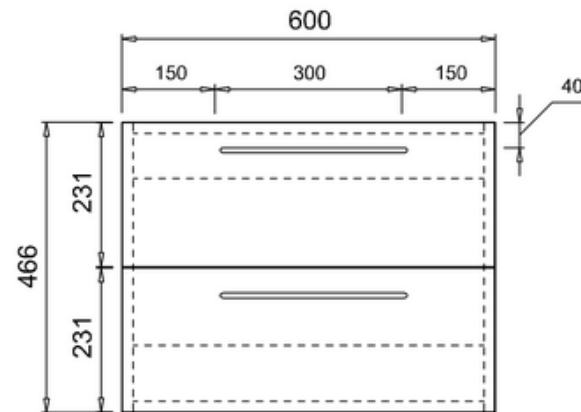

bathstore

41405015500 - WATERSIDE GLOSS BLACK 600 WALL HUNG UNIT W600 D500 H466

Note:

The length, width, height dimension tolerance is: ?5

The shelf dimension tolerance is: ?2

bathstore

41405015570 - WATERSIDE GLOSS BLACK 1200 LEFT HAND 1TH WORKTOP W1200 D500 H18

Note:

The length, width, height dimension tolerance is: ± 5

The shelf dimension tolerance is: ± 2