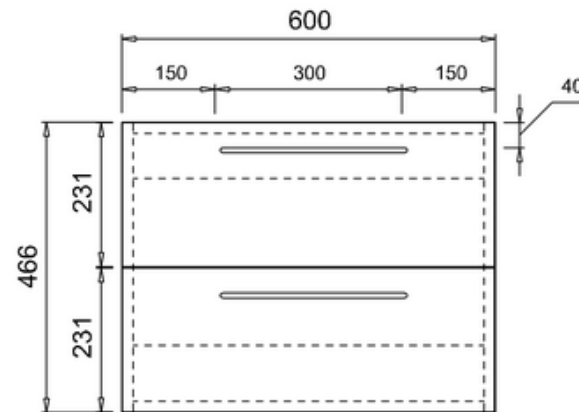

# 41405015500 - WATERSIDE GLOSS BLACK 600 WALL HUNG UNIT W600 D500 H466

Note:

The length, width, height dimension tolerance is: ?5

The shelf dimension tolerance is: ?2

**bathstore**

## 41405015580 - WATERSIDE GLOSS BLACK 1200 RIGHT HAND 1TH WORKTOP W1200 D500 H18

Note:

The length, width, height dimension tolerance is:  $\pm 5$

The shelf dimension tolerance is:  $\pm 2$