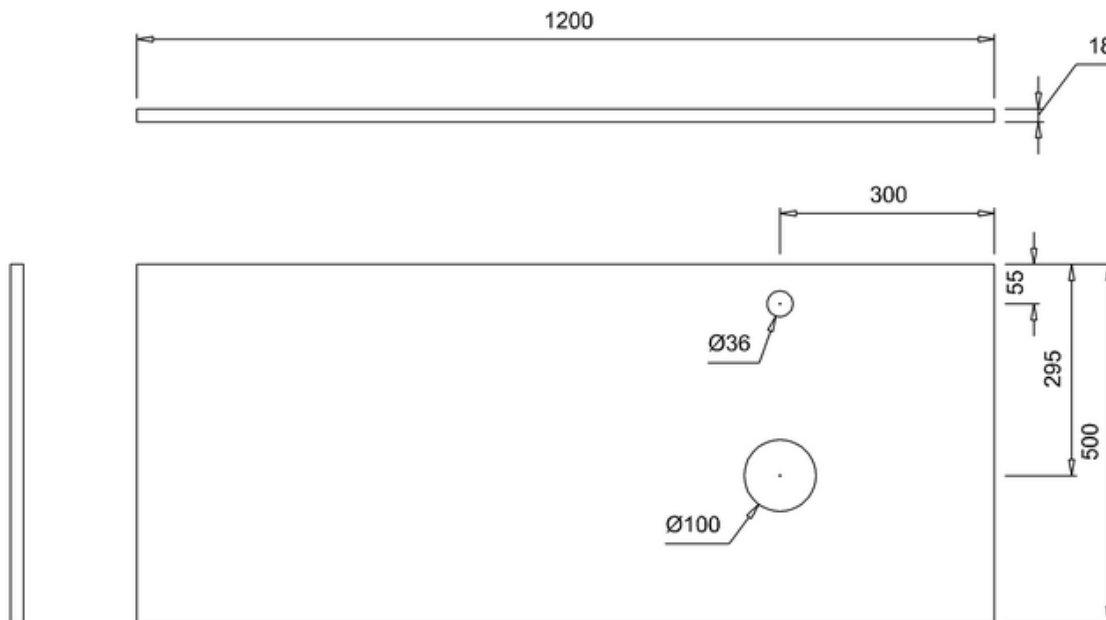

# 41405015500 - WATERSIDE GLOSS BLACK 600 WALL HUNG UNIT W600 D500 H466

Note:

The length, width, height dimension tolerance is: ?5

The shelf dimension tolerance is: ?2

**bathstore**

## 41405015580 - WATERSIDE GLOSS BLACK 1200 RIGHT HAND 1TH WORKTOP W1200 D500 H18

Note:

The length, width, height dimension tolerance is:  $\pm 5$

The shelf dimension tolerance is:  $\pm 2$