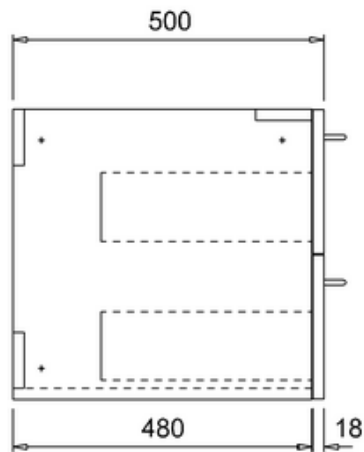

# 41405015500 - WATERSIDE GLOSS BLACK 600 WALL HUNG UNIT W600 D500 H466

Note:

The length, width, height dimension tolerance is: ?5

The shelf dimension tolerance is: ?2

**bathstore**

## 41405015580 - WATERSIDE GLOSS BLACK 1200 RIGHT HAND 1TH WORKTOP W1200 D500 H18

Note:

The length, width, height dimension tolerance is:  $\pm 5$

The shelf dimension tolerance is:  $\pm 2$