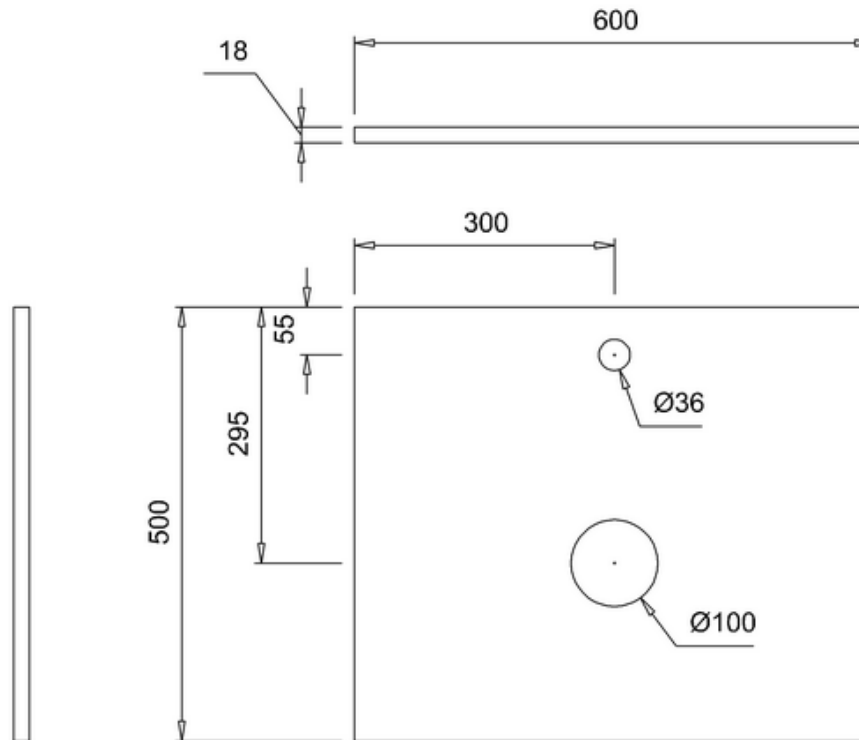

bathstore

41405015520 - WATERSIDE GLOSS BLACK 600 FLOOR STANDING UNIT W600 D500 H694

Note:

The length, width, height dimension tolerance is: ?5

The shelf dimension tolerance is: ?2

bathstore

**41405015550 - WATERSIDE GLOSS BLACK 600 1TH WORKTOP
W600 D500 H18**

Note:

The length, width, height dimension tolerance is: ?5

The shelf dimension tolerance is: ?2