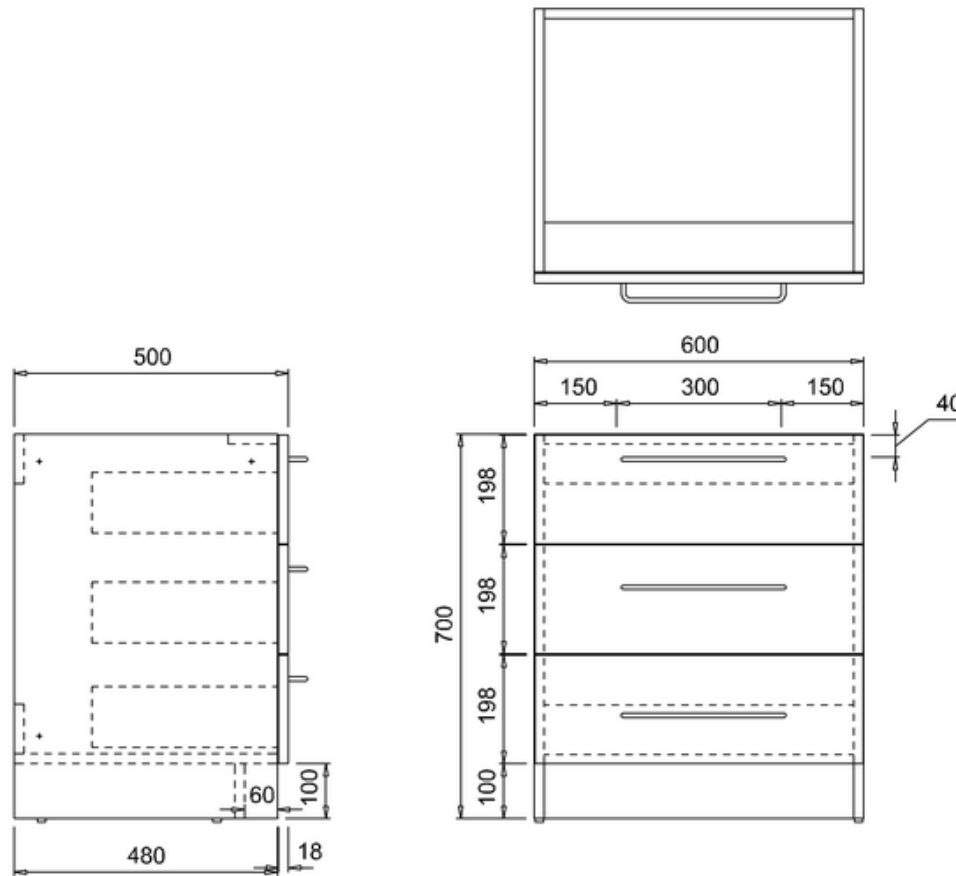

bathstore

41405015520 - WATERSIDE GLOSS BLACK 600 FLOOR STANDING UNIT W600 D500 H694

Note:

The length, width, height dimension tolerance is: ?5

The shelf dimension tolerance is: ?2

bathstore

**41405015550 - WATERSIDE GLOSS BLACK 600 1TH WORKTOP
W600 D500 H18**

Note:

The length, width, height dimension tolerance is: ?5

The shelf dimension tolerance is: ?2