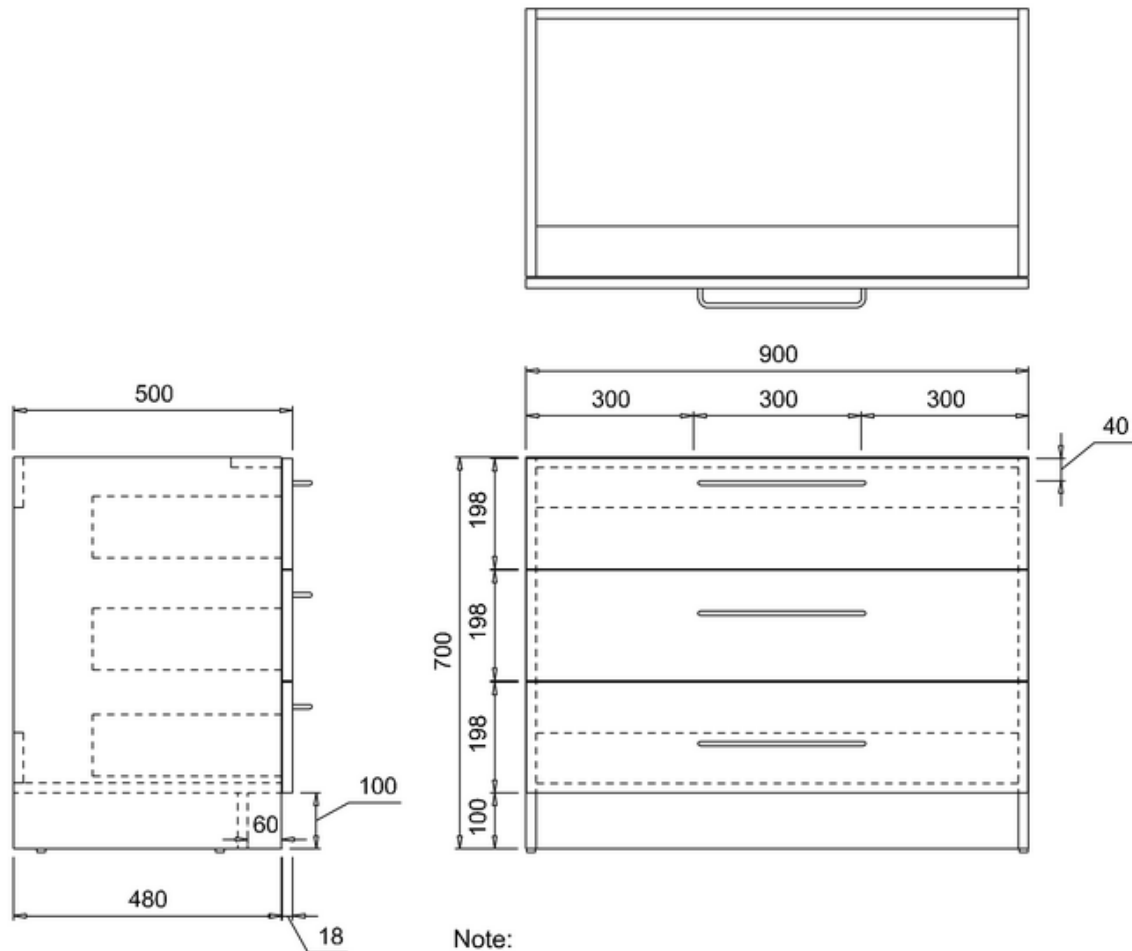

# 41405015530 - WATERSIDE GLOSS BLACK 900 FLOOR STANDING UNIT W900 D500 H694

Note:  
The length, width, height dimension tolerance is: ±5  
The shelf dimension tolerance is: ±2

**bathstore**

**41405015560 - WATERSIDE GLOSS BLACK 900 1TH WORKTOP  
W900 D500 H18**

**Note:**

The length, width, height dimension tolerance is: ?5

The shelf dimension tolerance is: ?2