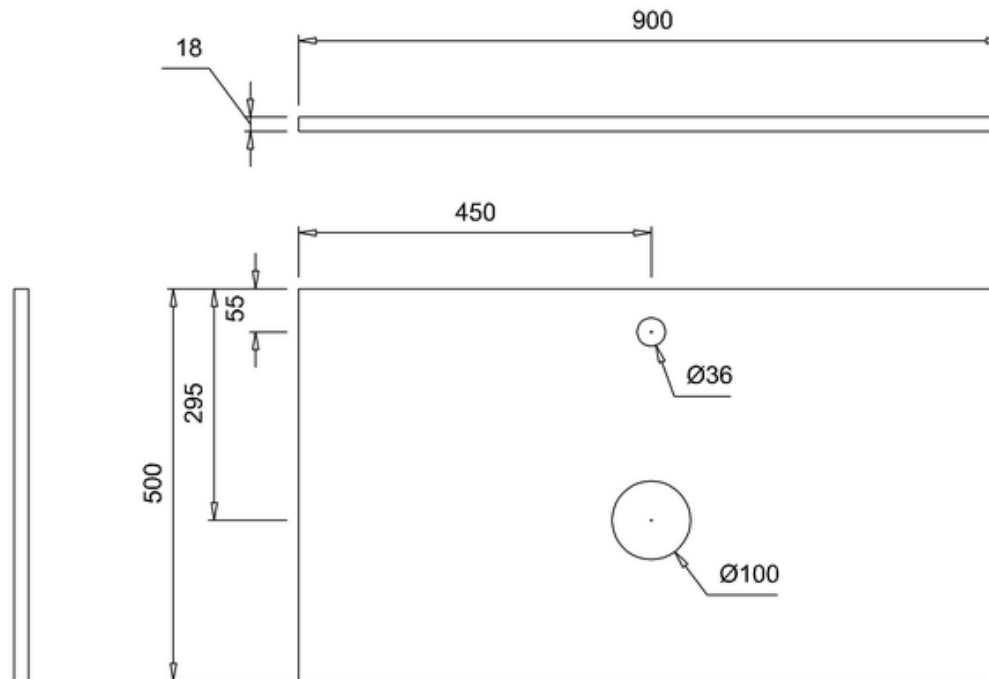

# 41405015530 - WATERSIDE GLOSS BLACK 900 FLOOR STANDING UNIT W900 D500 H694

Note:  
The length, width, height dimension tolerance is: ±5  
The shelf dimension tolerance is: ±2

**bathstore**

**41405015560 - WATERSIDE GLOSS BLACK 900 1TH WORKTOP  
W900 D500 H18**

**Note:**

The length, width, height dimension tolerance is: ?5

The shelf dimension tolerance is: ?2