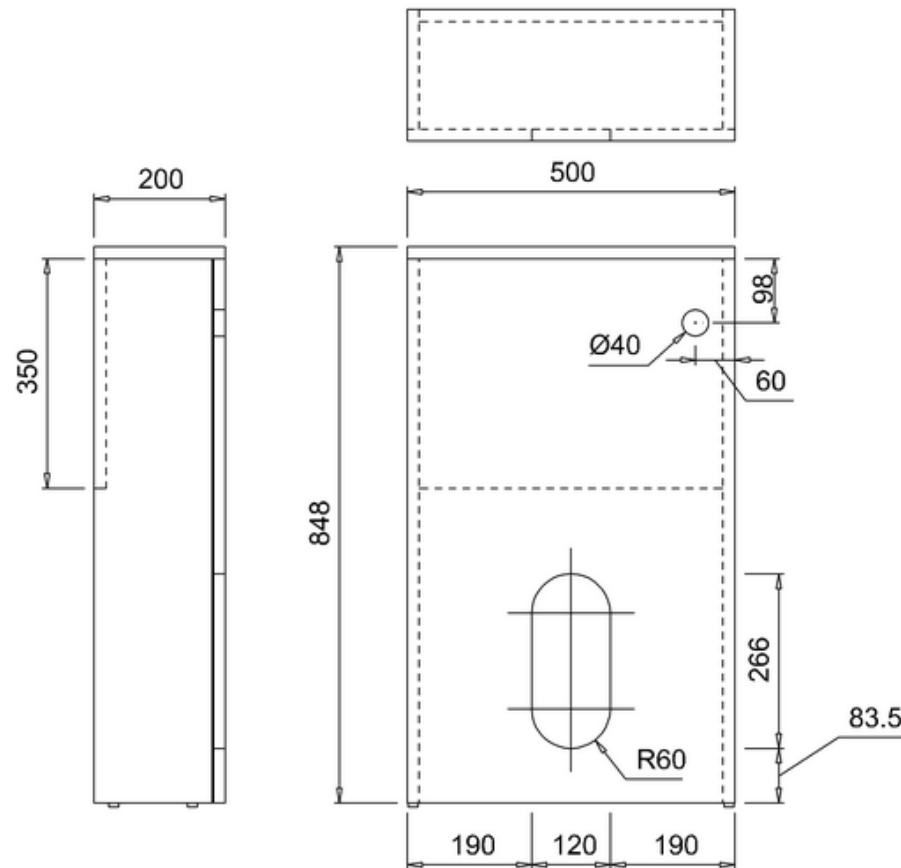

bathstore

41405015540 - WATERSIDE GLOSS BLACK 500 WC FLOOR STANDING UNIT W500 D200 H850

Note:

The length, width, height dimension tolerance is: ?5

The shelf dimension tolerance is: ?2

bathstore

41100060160 - BATHSTORE DUAL CONCEALED CISTERN POLY JACKET TOP ACCESS 400x357x160