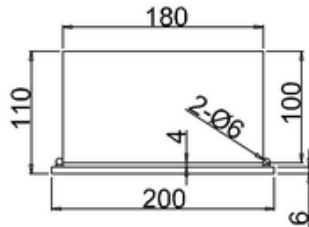

# 41800030505 - BASICS MICRA STAINLESS STEEL DBLE SIDED MIRROR DR CAB W200 H600 A1008

double mirror door