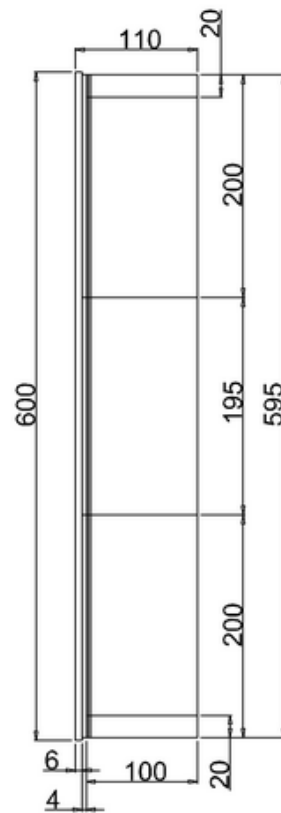

# 41800030505 - BASICS MICRA STAINLESS STEEL DBLE SIDED MIRROR DR CAB W200 H600 A1008

double mirror door