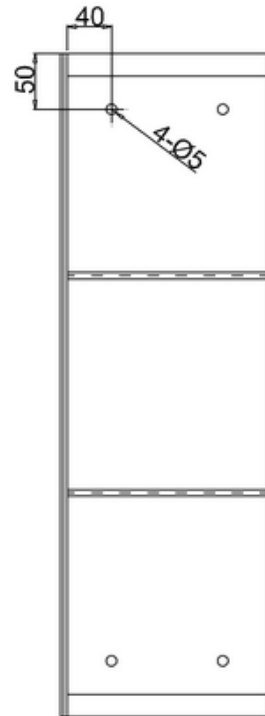

# 41800030505 - BASICS MICRA STAINLESS STEEL DBLE SIDED MIRROR DR CAB W200 H600 A1008

double mirror door