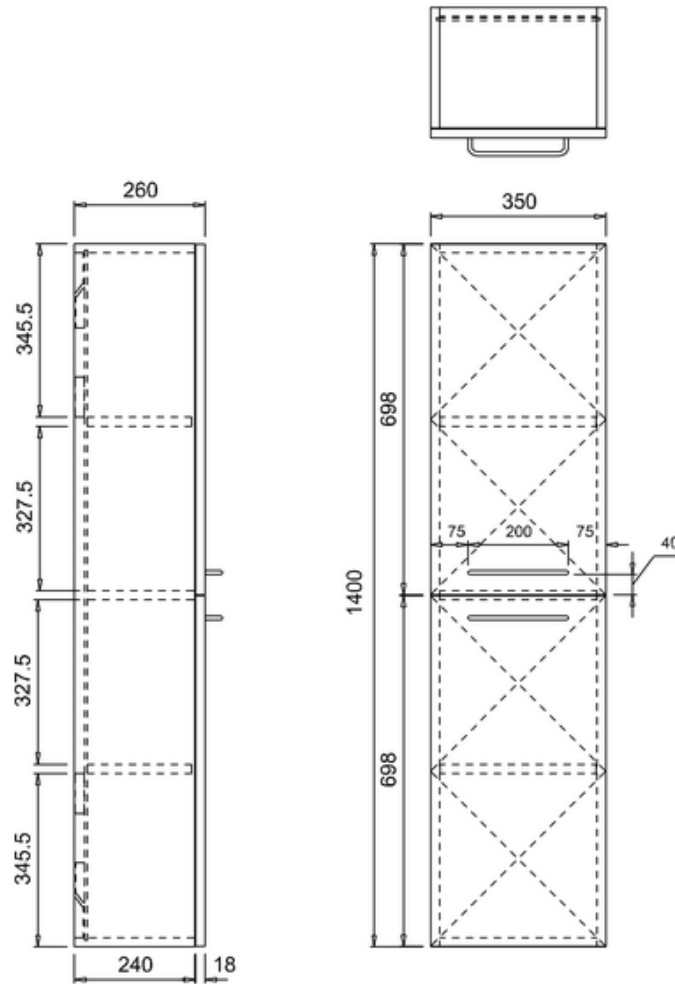

bathstore

41405015610 - WATERSIDE GLOSS BLACK 350 WALL HUNG TALL UNIT W350 D260 H1400

Note:

The length, width, height dimension tolerance is: ?5

The shelf dimension tolerance is: ?2