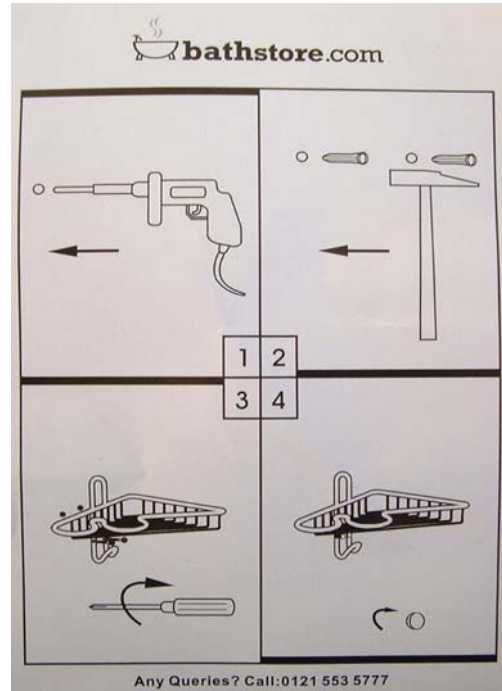

Triple Corner Wire Basket

Kerridge Code: 2000401400

1. Basket Image

Dimensions - 170mm x 170mm x 810mm (h)

3. Full Screwpack

4. Order of Wall Fixings Used

2. Instructions

N.B. Instructions are Generic