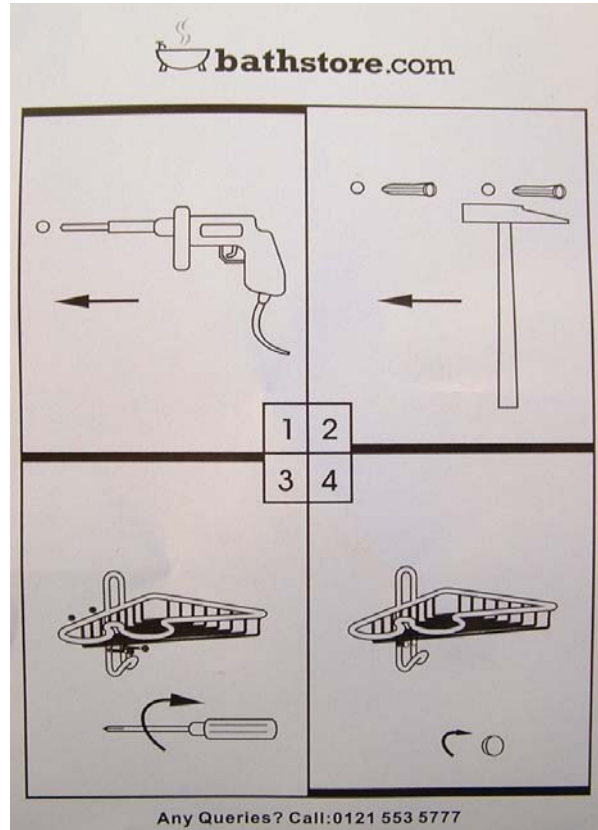

Double Corner Basket c/w Dispensers

Kerridge Code: 20004010410

1. Basket Image

Dimensions: 280mmx210mmx375mm (h)

2. Instructions

3. Full Screwpack

4. Order of Wall Fixings Used

5. Dispenser Bottles