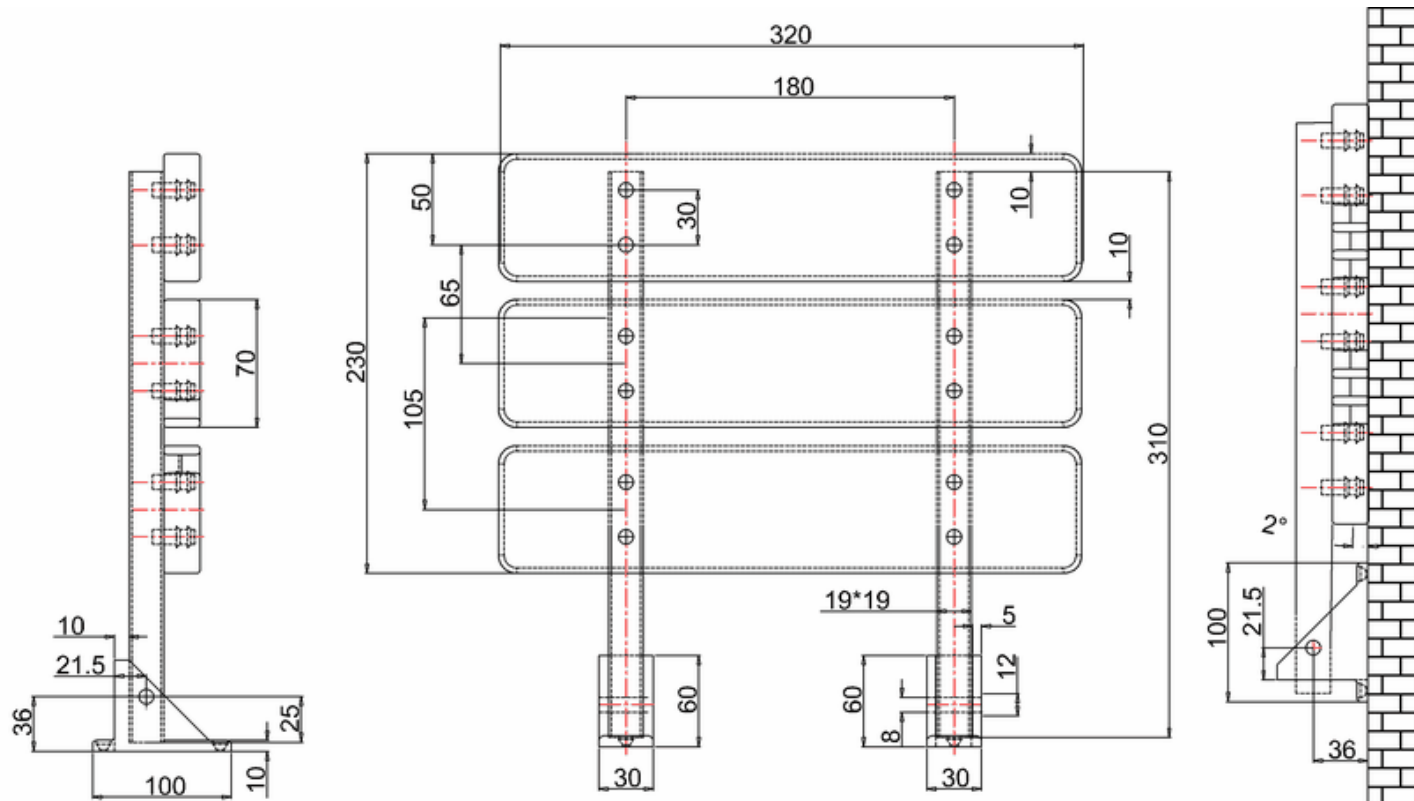

bathstore

44400006620 - Shower Seat with Stainless Steel Frame

400-1000	±0.8
120-400	±0.5
30-120	±0.3
6-30	±0.2
3-6	±0.1
0.5-3	±0.05
尺寸□	未注公差□