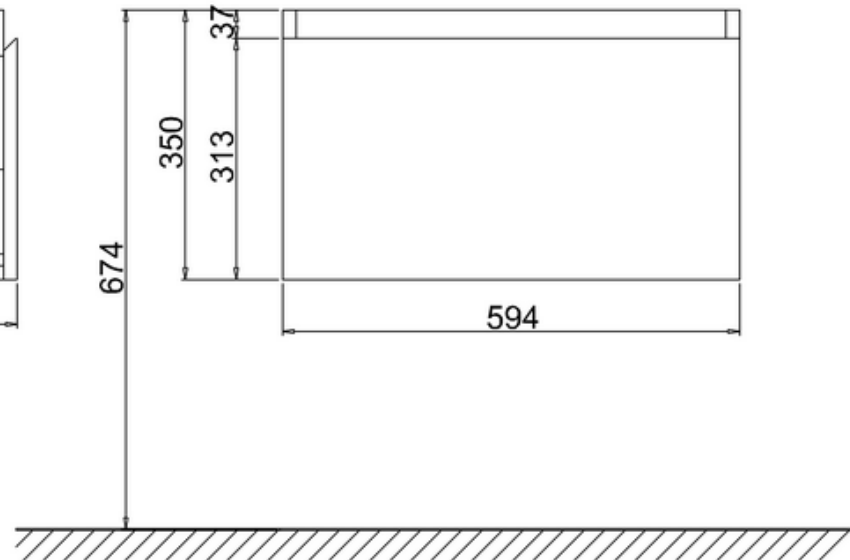

bathstore

**41405015040 - MINO GLOSS WHT 600 BASIN DRAWER UNIT W600
H378 D350**

Note:
length, width, height dimension
tolerance is ± 5 .
shelf dimension tolerance is ± 2 .

B-B

A-A