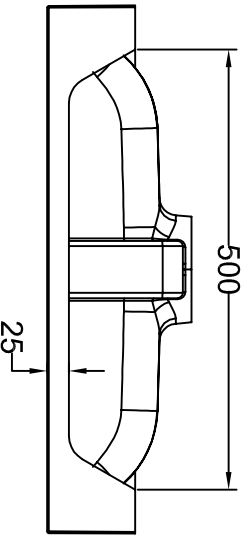

bathstore

**41405015040 - MINO GLOSS WHT 600 BASIN DRAWER UNIT W600
H378 D350**

Note:
length, width, height dimension
tolerance is ± 5 .
shelf dimension tolerance is ± 2 .

B-B

A-A