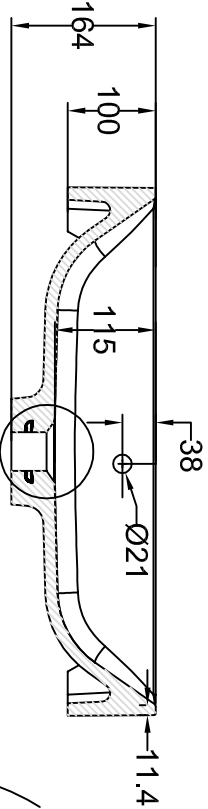

bathstore

**41405015040 - MINO GLOSS WHT 600 BASIN DRAWER UNIT W600
H378 D350**

Note:
length, width, height dimension
tolerance is ± 5 .
shelf dimension tolerance is ± 2 .

B-B

A-A