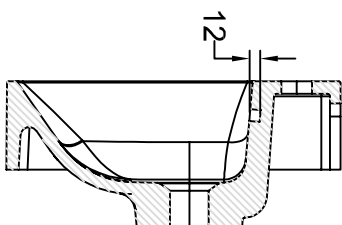

bathstore

**41405015040 - MINO GLOSS WHT 600 BASIN DRAWER UNIT W600
H378 D350**

Note:
length, width, height dimension
tolerance is ± 5 .
shelf dimension tolerance is ± 2 .

B-B

A-A