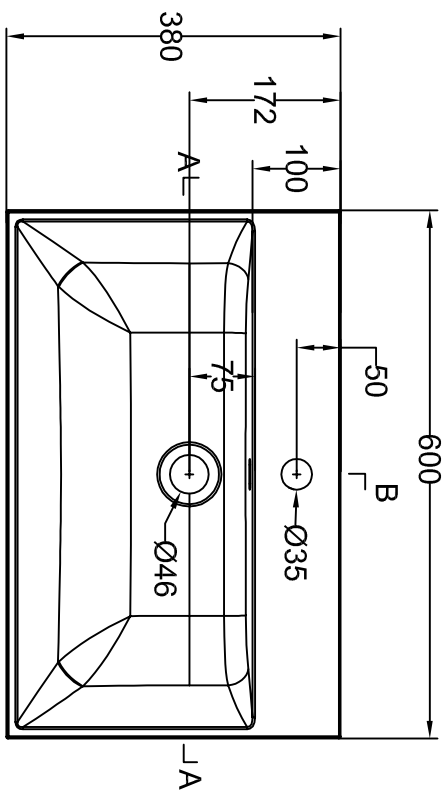

bathstore

**41405015040 - MINO GLOSS WHT 600 BASIN DRAWER UNIT W600
H378 D350**

Note:
length, width, height dimension
tolerance is ± 5 .
shelf dimension tolerance is ± 2 .

B-B

A-A