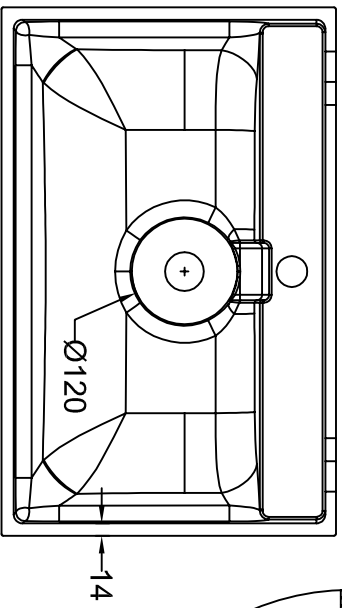

bathstore

**41405015040 - MINO GLOSS WHT 600 BASIN DRAWER UNIT W600
H378 D350**

Note:
length, width, height dimension
tolerance is ± 5 .
shelf dimension tolerance is ± 2 .

B-B

A-A