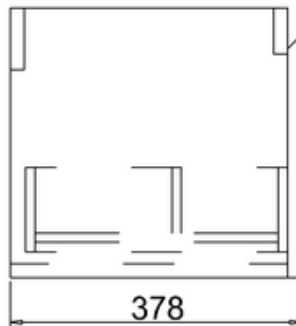

bathstore

**41405015040 - MINO GLOSS WHT 600 BASIN DRAWER UNIT W600
H378 D350**

Note:
length, width, height dimension
tolerance is ± 5 .
shelf dimension tolerance is ± 2 .

B-B

A-A