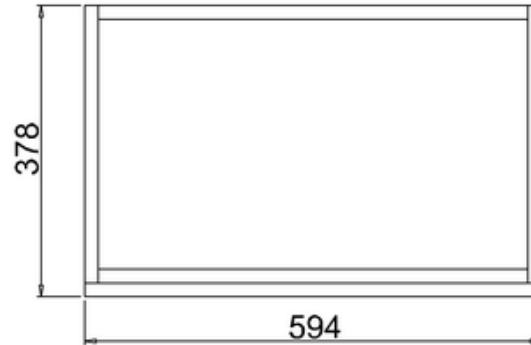

bathstore

**41405015040 - MINO GLOSS WHT 600 BASIN DRAWER UNIT W600
H378 D350**

Note:
length, width, height dimension
tolerance is ± 5 .
shelf dimension tolerance is ± 2 .

B-B

A-A