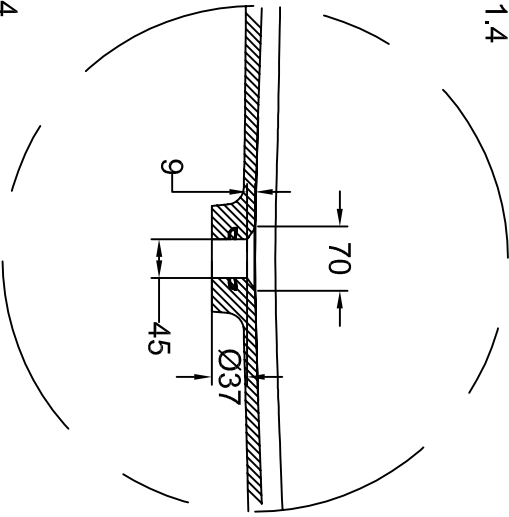

bathstore

**41405015040 - MINO GLOSS WHT 600 BASIN DRAWER UNIT W600
H378 D350**

Note:
length, width, height dimension
tolerance is ± 5 .
shelf dimension tolerance is ± 2 .

B-B

A-A