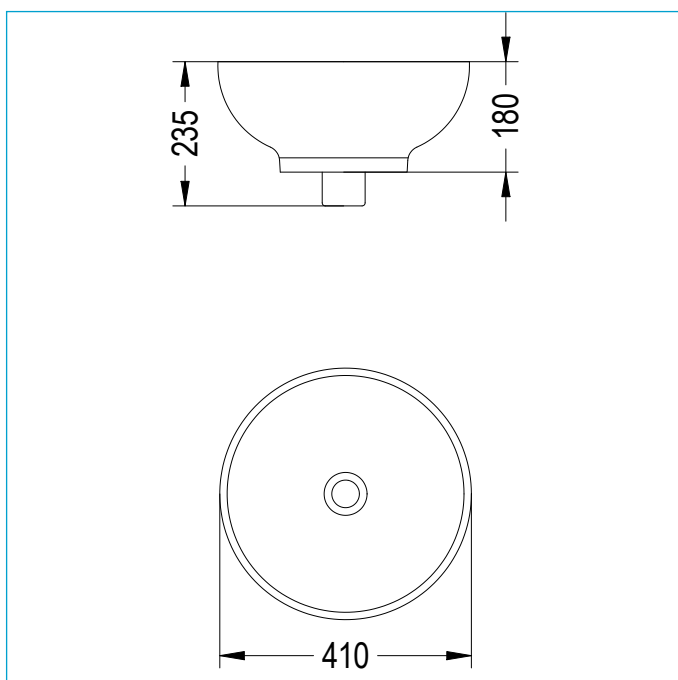

BETA 410 BASIN

ILLUSTRATED

41800050800 BETA BASIN

CONFIGURATION OPTIONS

MATERIAL

Vitreous China

STANDARDS

EN 14688

BS EN 31

BS 3402

WEIGHTS

Wash bowl 9kg

COLOURS AND FINISHES

White

SPECIAL NOTES

Countertop wash bowl

FEATURES

Contemporary style, no tap hole, includes overflow