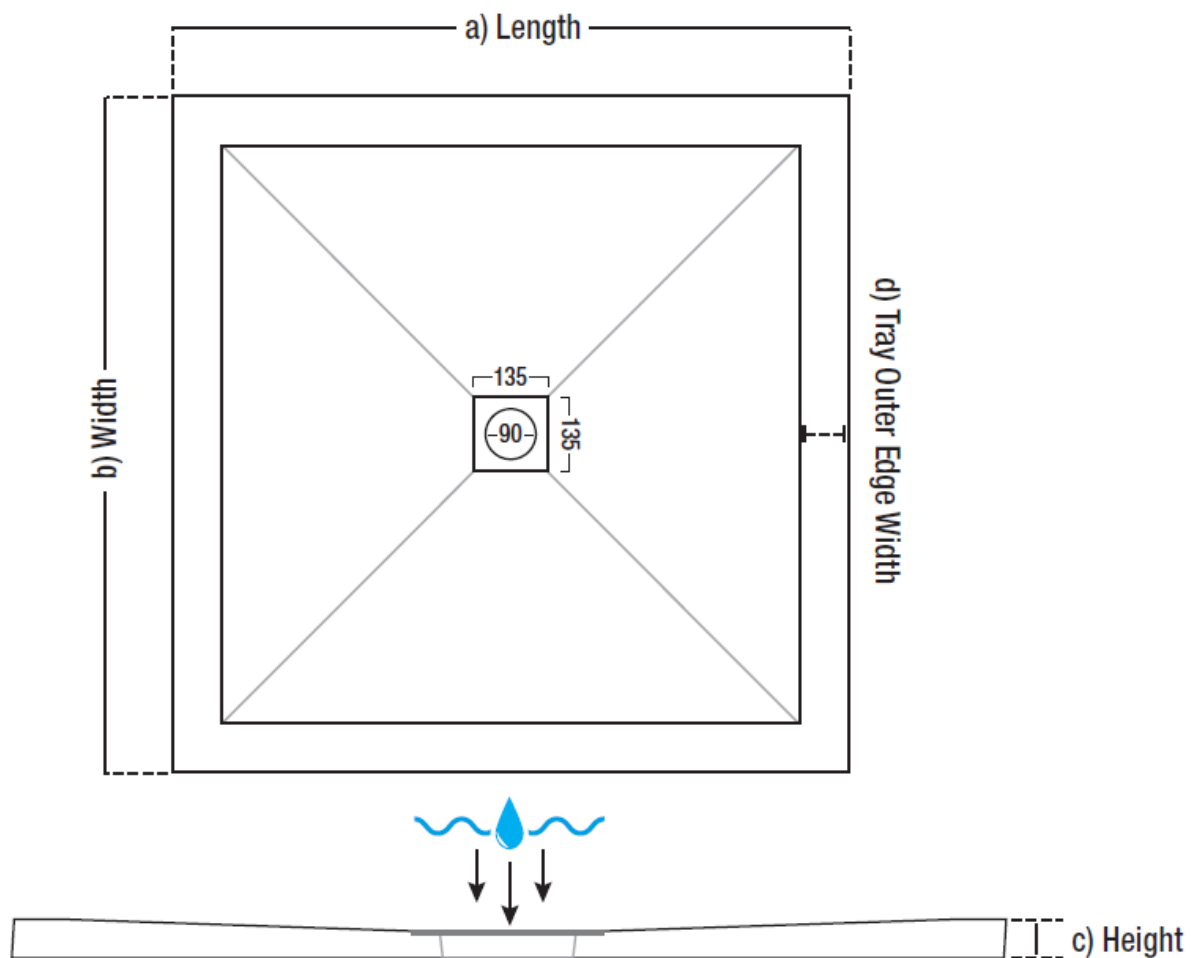

**bath  
store**

EVERSTONE RESIN 900 x 900 SHOWER TRAY  
WHT H25

44400020500

Dimensions (mm):

a = 898

b = 898

c = 24-27

d = 60