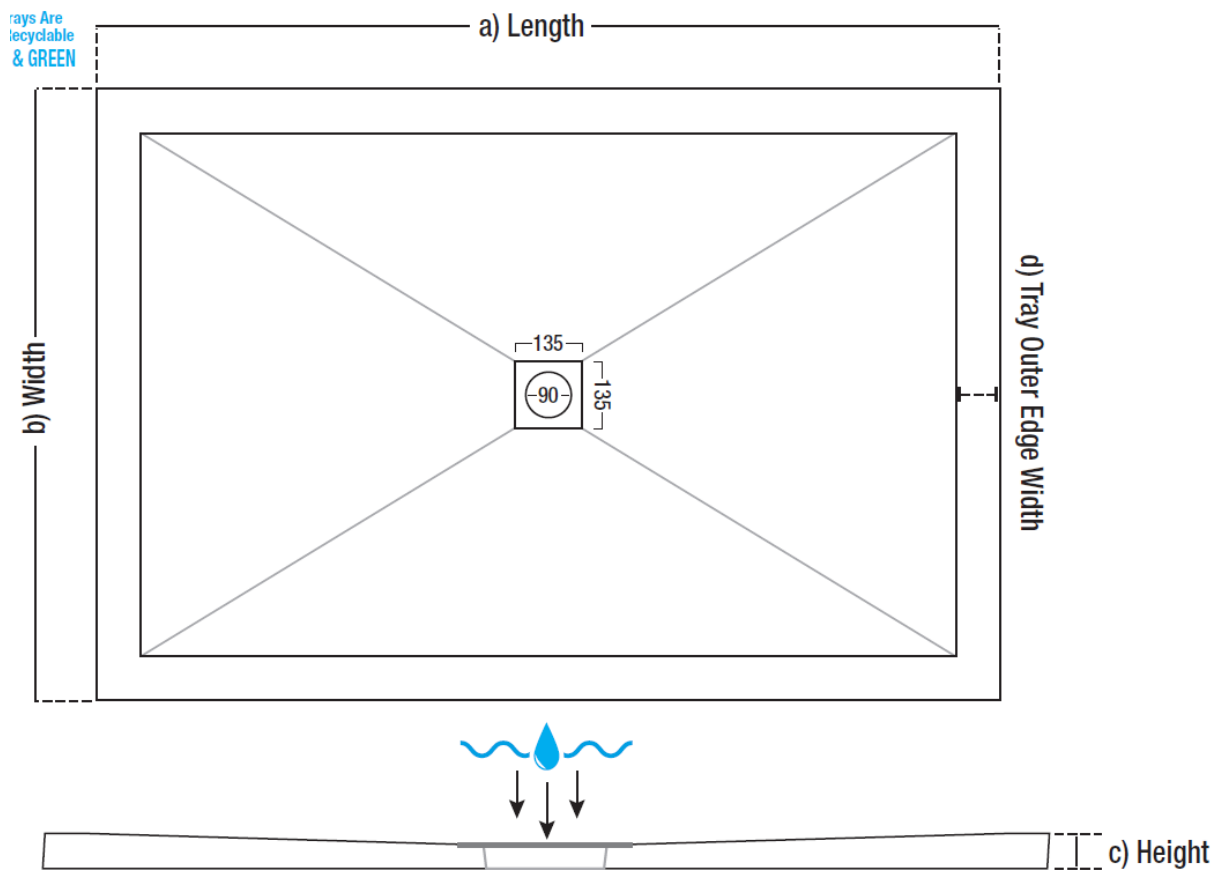

EVERSTONE RESIN 1000 x 800
SHOWER TRAY WHT H25

44400020510

Dimensions (mm):

a = 998

b = 798

c = 24-27

d = 60