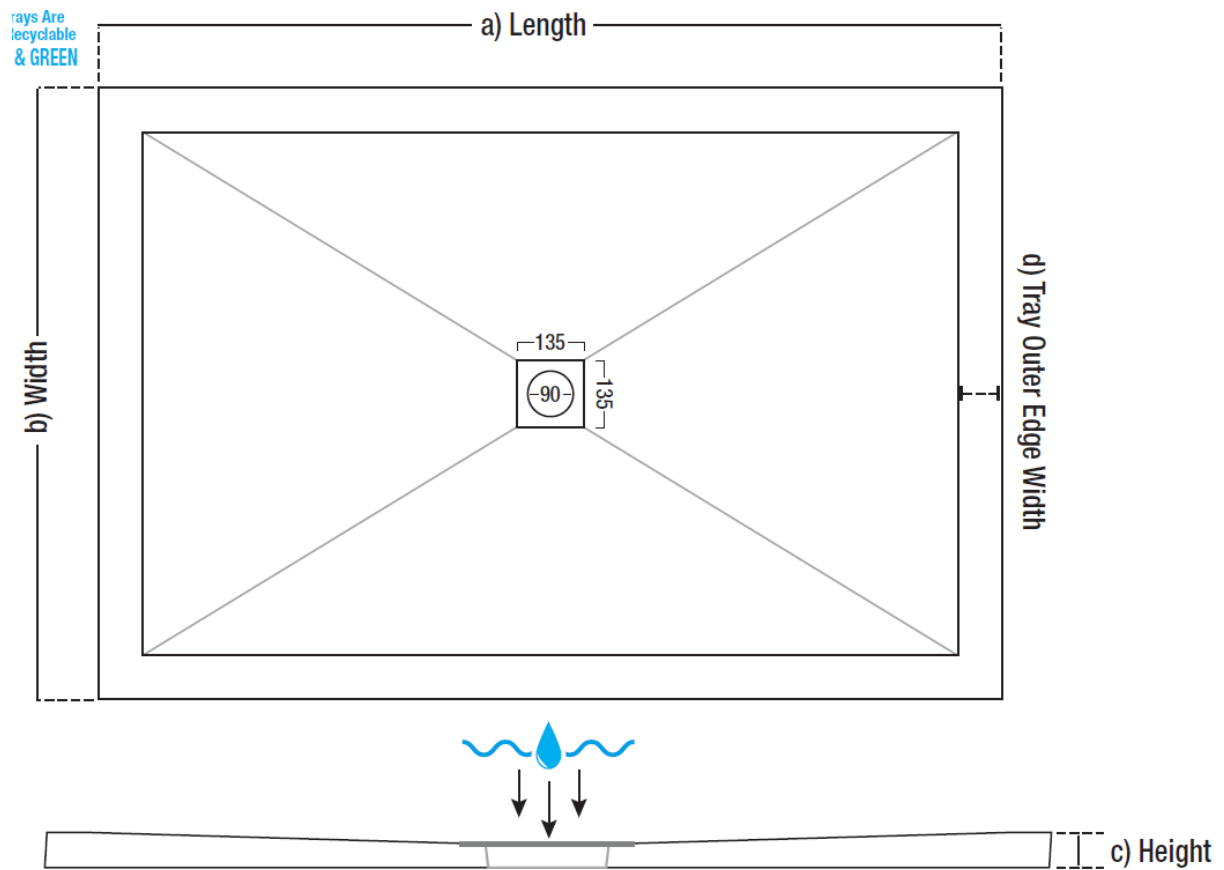

**bath
store**

**EVERSTONE RESIN 1100 x 900 SHOWER
TRAY WHT H25**

44400020540

Dimensions (mm):

a = 1098

b = 898

c = 24-27

d = 60