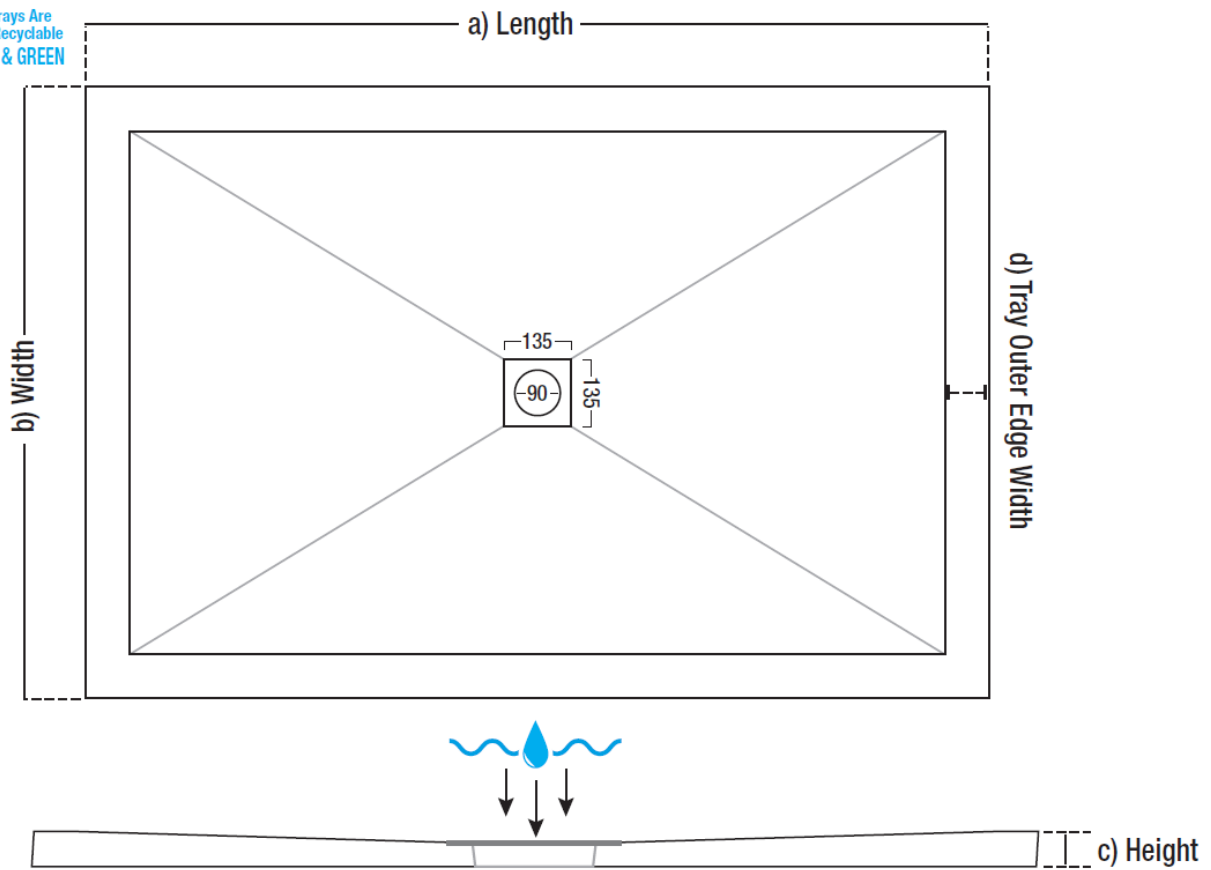

EVERSTONE RESIN 1200 x 900 SHOWER
TRAY WHT H25

44400020570

rays Are
recyclable
& GREEN

Dimensions (mm):

a = 1198

b = 898

c = 24-27

d = 60