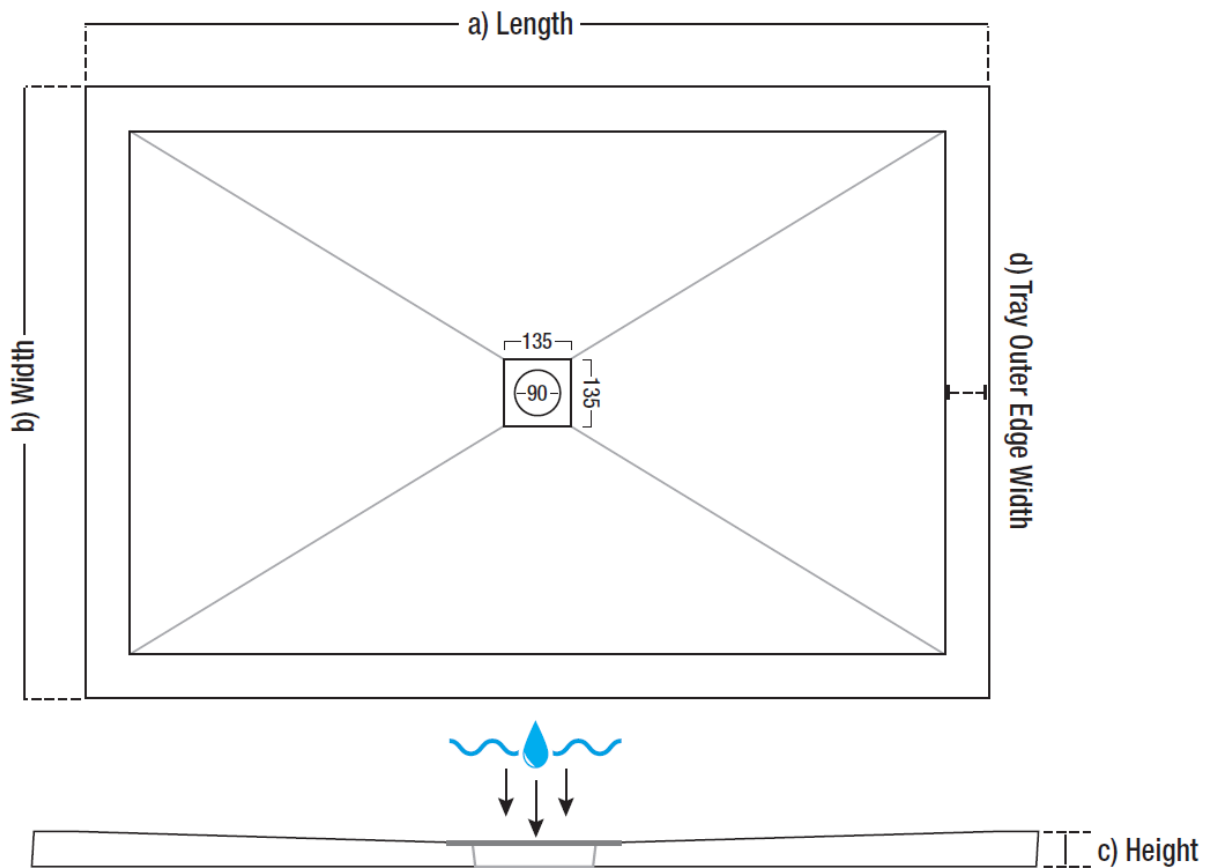

**EVERSTONE RESIN 1700 x 800 SHOWER
TRAY WHT H25**

44400020590

Dimensions (mm):

a = 1698

b = 798

c = 24-27

d = 60