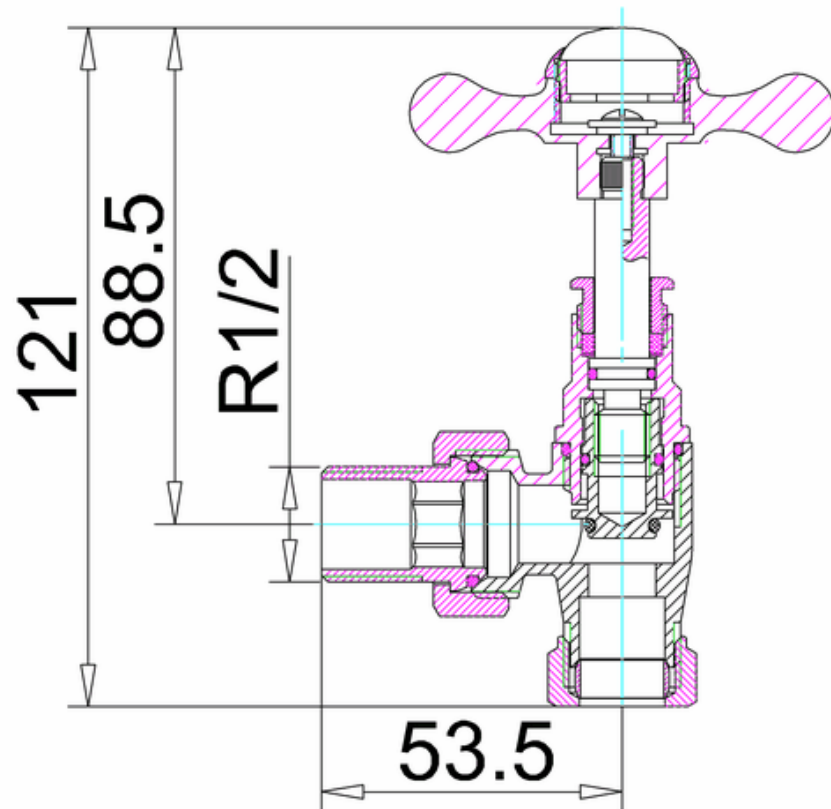

## 20004011400 - Period Angled Wall Mounted Radiator Valve - chrome

### Note:

For the each part, the dimension tolerance should be followed the list below.

0 ~ 100	101 ~ 200	201 ~ 400	≥ 401
±1	±2	±3	±5

For the finished assembly, the dimension tolerance should be followed the list below.

0 ~ 300	≥ 301
±2	±5